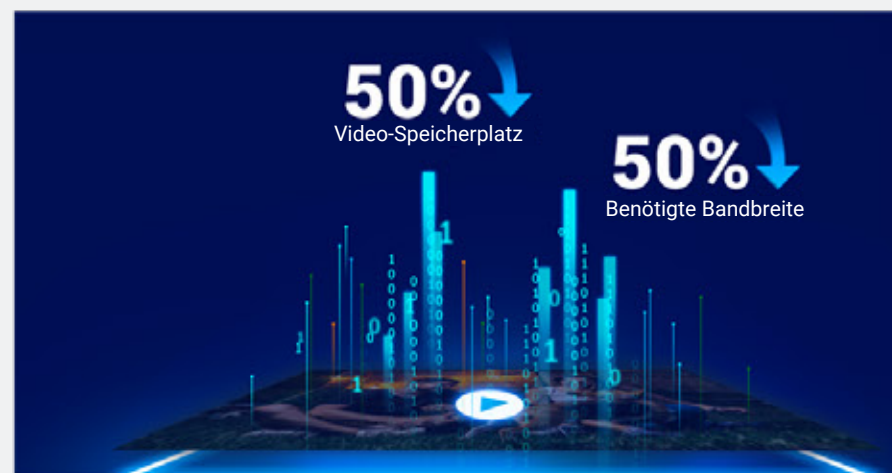

H.265 für ein verbessertes Videoerlebnis

H.265 sorgt für ein flüssigeres Bilderlebnis und benötigt dabei nur etwa 50 % des Speicherplatzes, den Kameras mit H.264 benötigen.³