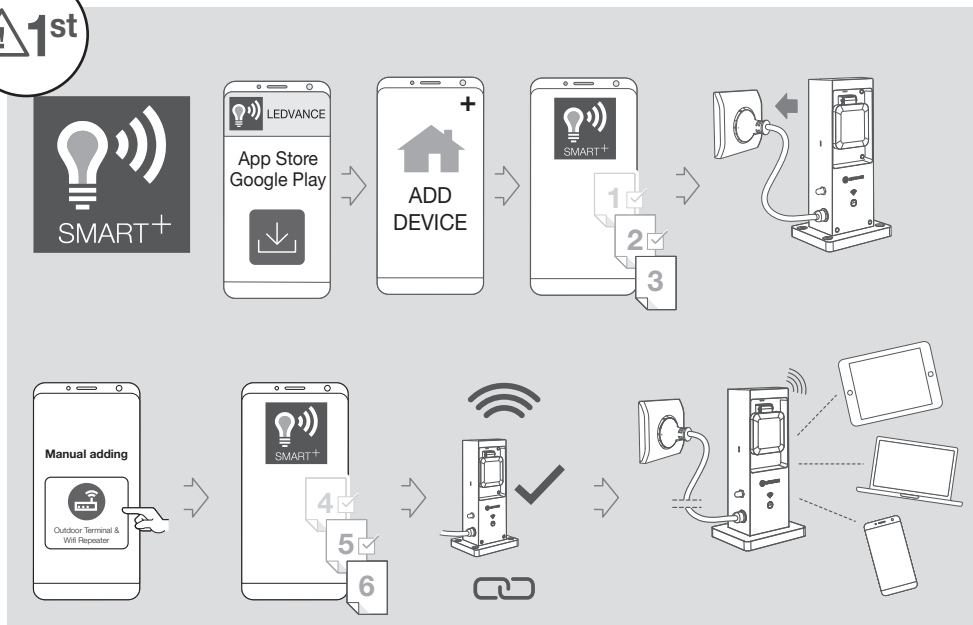

SMART OUTDOOR TERMINAL EU

	EAN	W_{max}	V~	Hz	
SMART OUTDOOR TERMINAL EU	4099854025570	3680	220-240	50/60	>100000

PRODUCT DESCRIPTION

POSITION OF SMART TERMINAL

OPTIONAL

TROUBLESHOOTING	DECREASE DISTANCE	RESET
		
<p>https://www.ledvance.com/consumer/smart/faq/</p>		