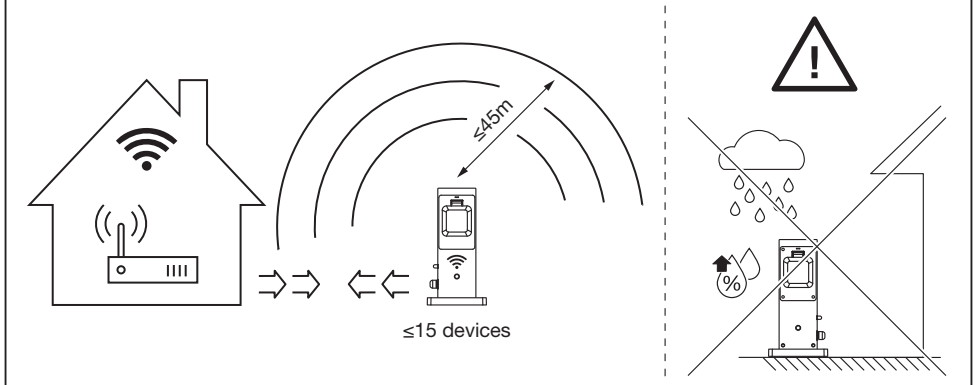

SMART OUTDOOR TERMINAL EU

	EAN	W_{max}	V~	Hz	
SMART OUTDOOR TERMINAL EU	4099854025570	3680	220-240	50/60	>100000

PRODUCT DESCRIPTION

POSITION OF SMART TERMINAL

OPTIONAL

TROUBLESHOOTING	DECREASE DISTANCE	RESET
		
<p>https://www.ledvance.com/consumer/smart/faq/</p>		