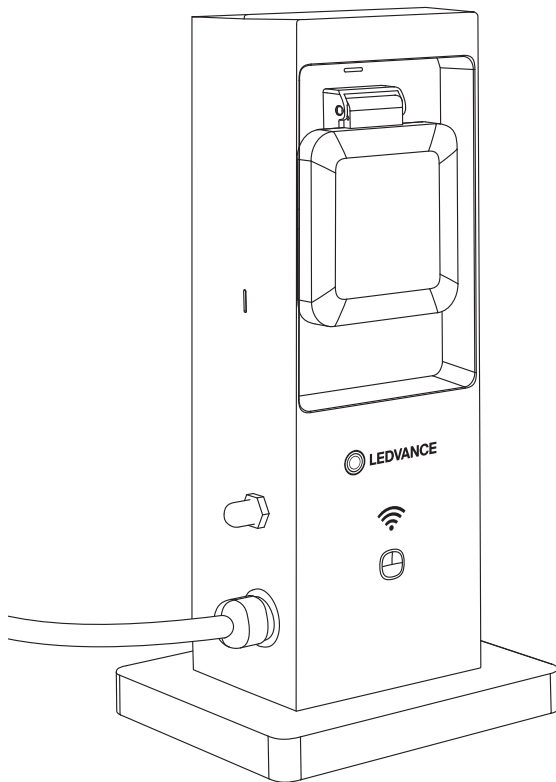

SMART OUTDOOR TERMINAL EU

	EAN	W_{max}	V~	Hz	
SMART OUTDOOR TERMINAL EU	4099854025570	3680	220-240	50/60	>100000

PRODUCT DESCRIPTION

POSITION OF SMART TERMINAL

OPTIONAL

TROUBLESHOOTING	DECREASE DISTANCE	RESET
		
<p>https://www.ledvance.com/consumer/smart/faq/</p>		