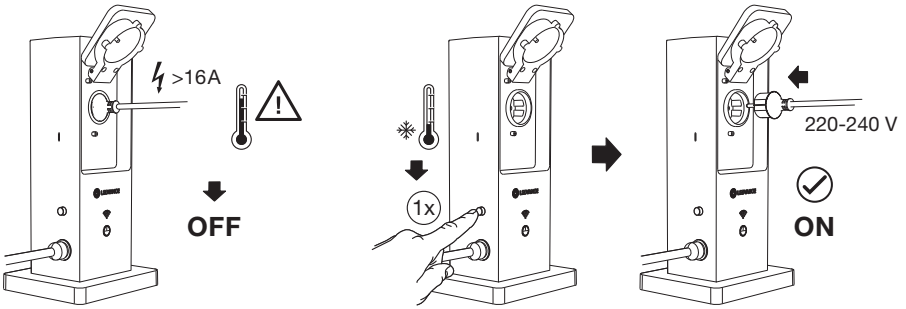

OVERLOAD PROTECTION