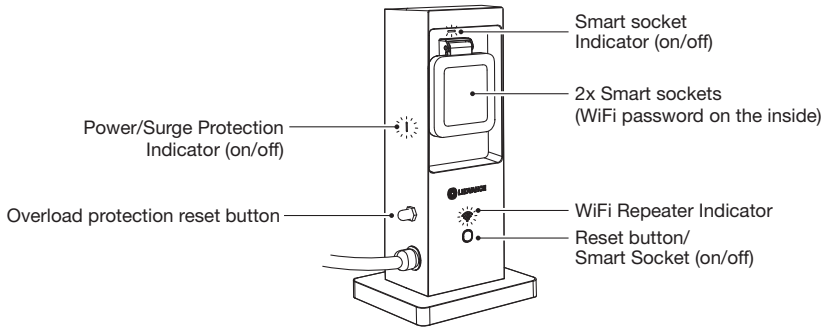

SMART OUTDOOR TERMINAL EU

	EAN	W_{max}	V~	Hz	
SMART OUTDOOR TERMINAL EU	4099854025570	3680	220-240	50/60	>100000

PRODUCT DESCRIPTION

POSITION OF SMART TERMINAL

OPTIONAL

TROUBLESHOOTING	DECREASE DISTANCE	RESET
		
<p>https://www.ledvance.com/consumer/smart/faq/</p>		