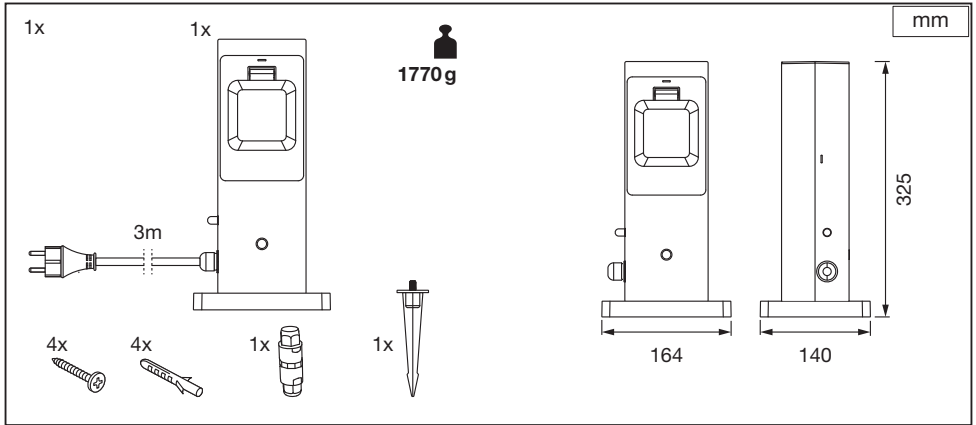

SMART OUTDOOR TERMINAL EU

	EAN	W_{max}	V~	Hz	
SMART OUTDOOR TERMINAL EU	4099854025570	3680	220-240	50/60	>100000

PRODUCT DESCRIPTION

POSITION OF SMART TERMINAL

OPTIONAL

TROUBLESHOOTING	DECREASE DISTANCE	RESET
		
<p>https://www.ledvance.com/consumer/smart/faq/</p>		