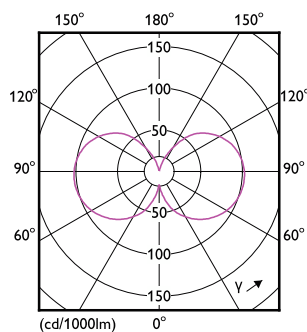

## Dimensional drawing

MAS LEDBulbND7.3-100WE27830 A70 CLG UE

Product	D	C
MAS LEDBulbND7.3-100WE27830 A70 CLG UE	70 mm	127 mm

## Photometric data

General uniform lighting

General uniform lighting

Light Distribution Diagram