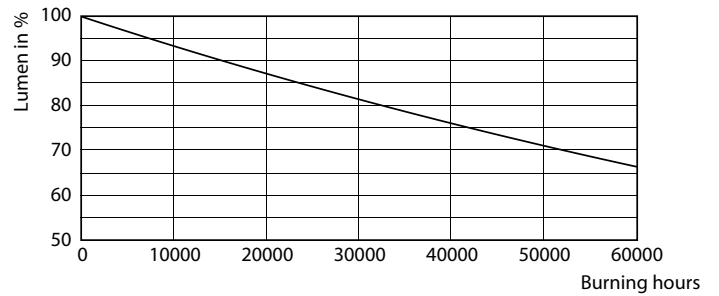

### Product data

General information	
Cap-Base	E27 [ E27]
EU RoHS compliant	Yes
Nominal Lifetime (Nom)	50000 h
Switching Cycle	50000X
Flux measurement reference	Sphere
Light technical	
Color Code	830 [ CCT of 3000K]
Luminous Flux (Nom)	1535 lm
Color Designation	White (WH)
Correlated Color Temperature (Nom)	3000 K
Luminous Efficacy (rated) (Nom)	210 lm/W
Color Consistency	<6
Color Rendering Index (Nom)	80
LLMF At End Of Nominal Lifetime (Nom)	70 %

## Photometric data

Spectral Power Distribution Colour

## Lifetime

Life Expectancy Diagram

Lumen Maintenance Diagram