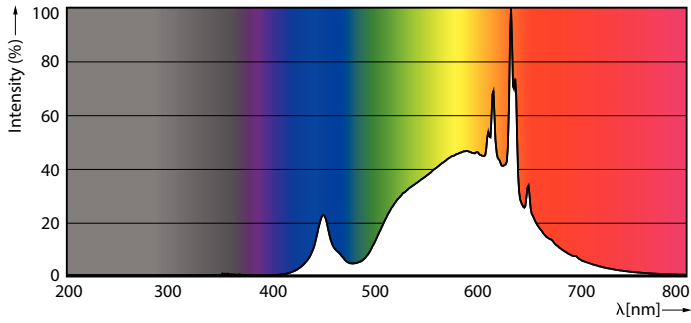

### Product data

General information	
Cap-Base	E27 [ E27]
EU RoHS compliant	Yes
Nominal Lifetime (Nom)	50000 h
Switching Cycle	50000X
Flux measurement reference	Sphere
Light technical	
Color Code	830 [ CCT of 3000K]
Luminous Flux (Nom)	1535 lm
Color Designation	White (WH)
Correlated Color Temperature (Nom)	3000 K
Luminous Efficacy (rated) (Nom)	210 lm/W
Color Consistency	<6
Color Rendering Index (Nom)	80
LLMF At End Of Nominal Lifetime (Nom)	70 %

## Photometric data

General uniform lighting

General uniform lighting

Light Distribution Diagram

## Photometric data

Spectral Power Distribution Colour