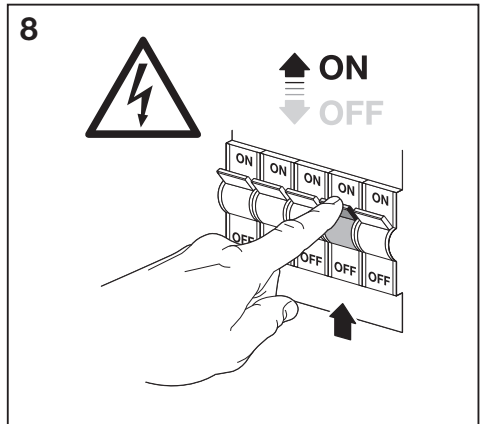

**2**

**3**

  $\varnothing$  6mm

**4**

	EAN	This product contains a light source of energy efficiency class	Contained Light Source
<b>SMART OUTD WIFI BRICK RGBW DG</b>	4058075564367	F	
<b>SMART OUTD WIFI BRICK WIDE RGBW DG</b>	4058075564404	F	
<b>SMART OUTD WIFI BRICK RGBW ST</b>	4058075564428	F	
<b>SMART OUTD WIFI BRICK WIDE RGBW ST</b>	4058075564442	F	