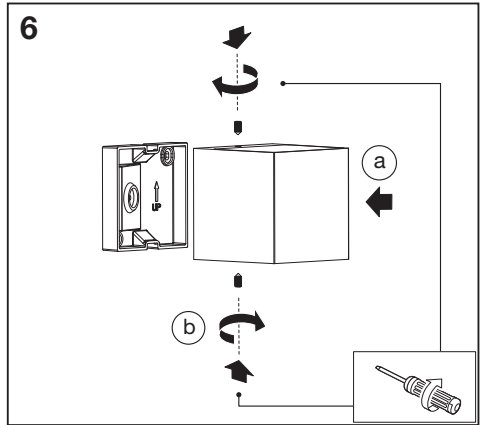

**2**

**3**

  $\varnothing$  6mm

**4**

	EAN	This product contains a light source of energy efficiency class	Contained Light Source
<b>SMART OUTD WIFI BRICK RGBW DG</b>	4058075564367	F	
<b>SMART OUTD WIFI BRICK WIDE RGBW DG</b>	4058075564404	F	
<b>SMART OUTD WIFI BRICK RGBW ST</b>	4058075564428	F	
<b>SMART OUTD WIFI BRICK WIDE RGBW ST</b>	4058075564442	F	