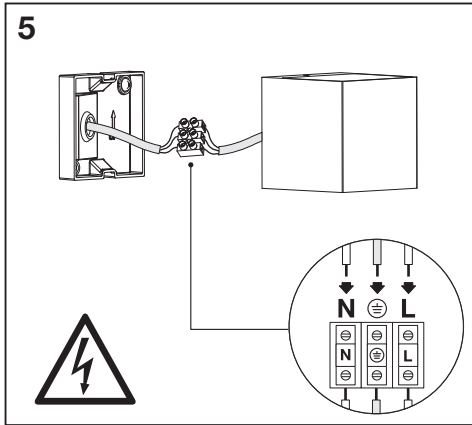

 <b>530 g</b> 4058075564367	 <b>692 g</b> 4058075564404
 <b>590 g</b> 4058075564428	 <b>762 g</b> 4058075564442
 1x	 1x
2x  2x 	4x  4x 

mm

	L	W	H
WIFI BRICK	85	85	85
WIFI BRICK WIDE	75	145	85

**1**

 ON  
 OFF

**2**

**3**

  $\varnothing$  6mm

**4**

	EAN	This product contains a light source of energy efficiency class	Contained Light Source
<b>SMART OUTD WIFI BRICK RGBW DG</b>	4058075564367	F	
<b>SMART OUTD WIFI BRICK WIDE RGBW DG</b>	4058075564404	F	
<b>SMART OUTD WIFI BRICK RGBW ST</b>	4058075564428	F	
<b>SMART OUTD WIFI BRICK WIDE RGBW ST</b>	4058075564442	F	