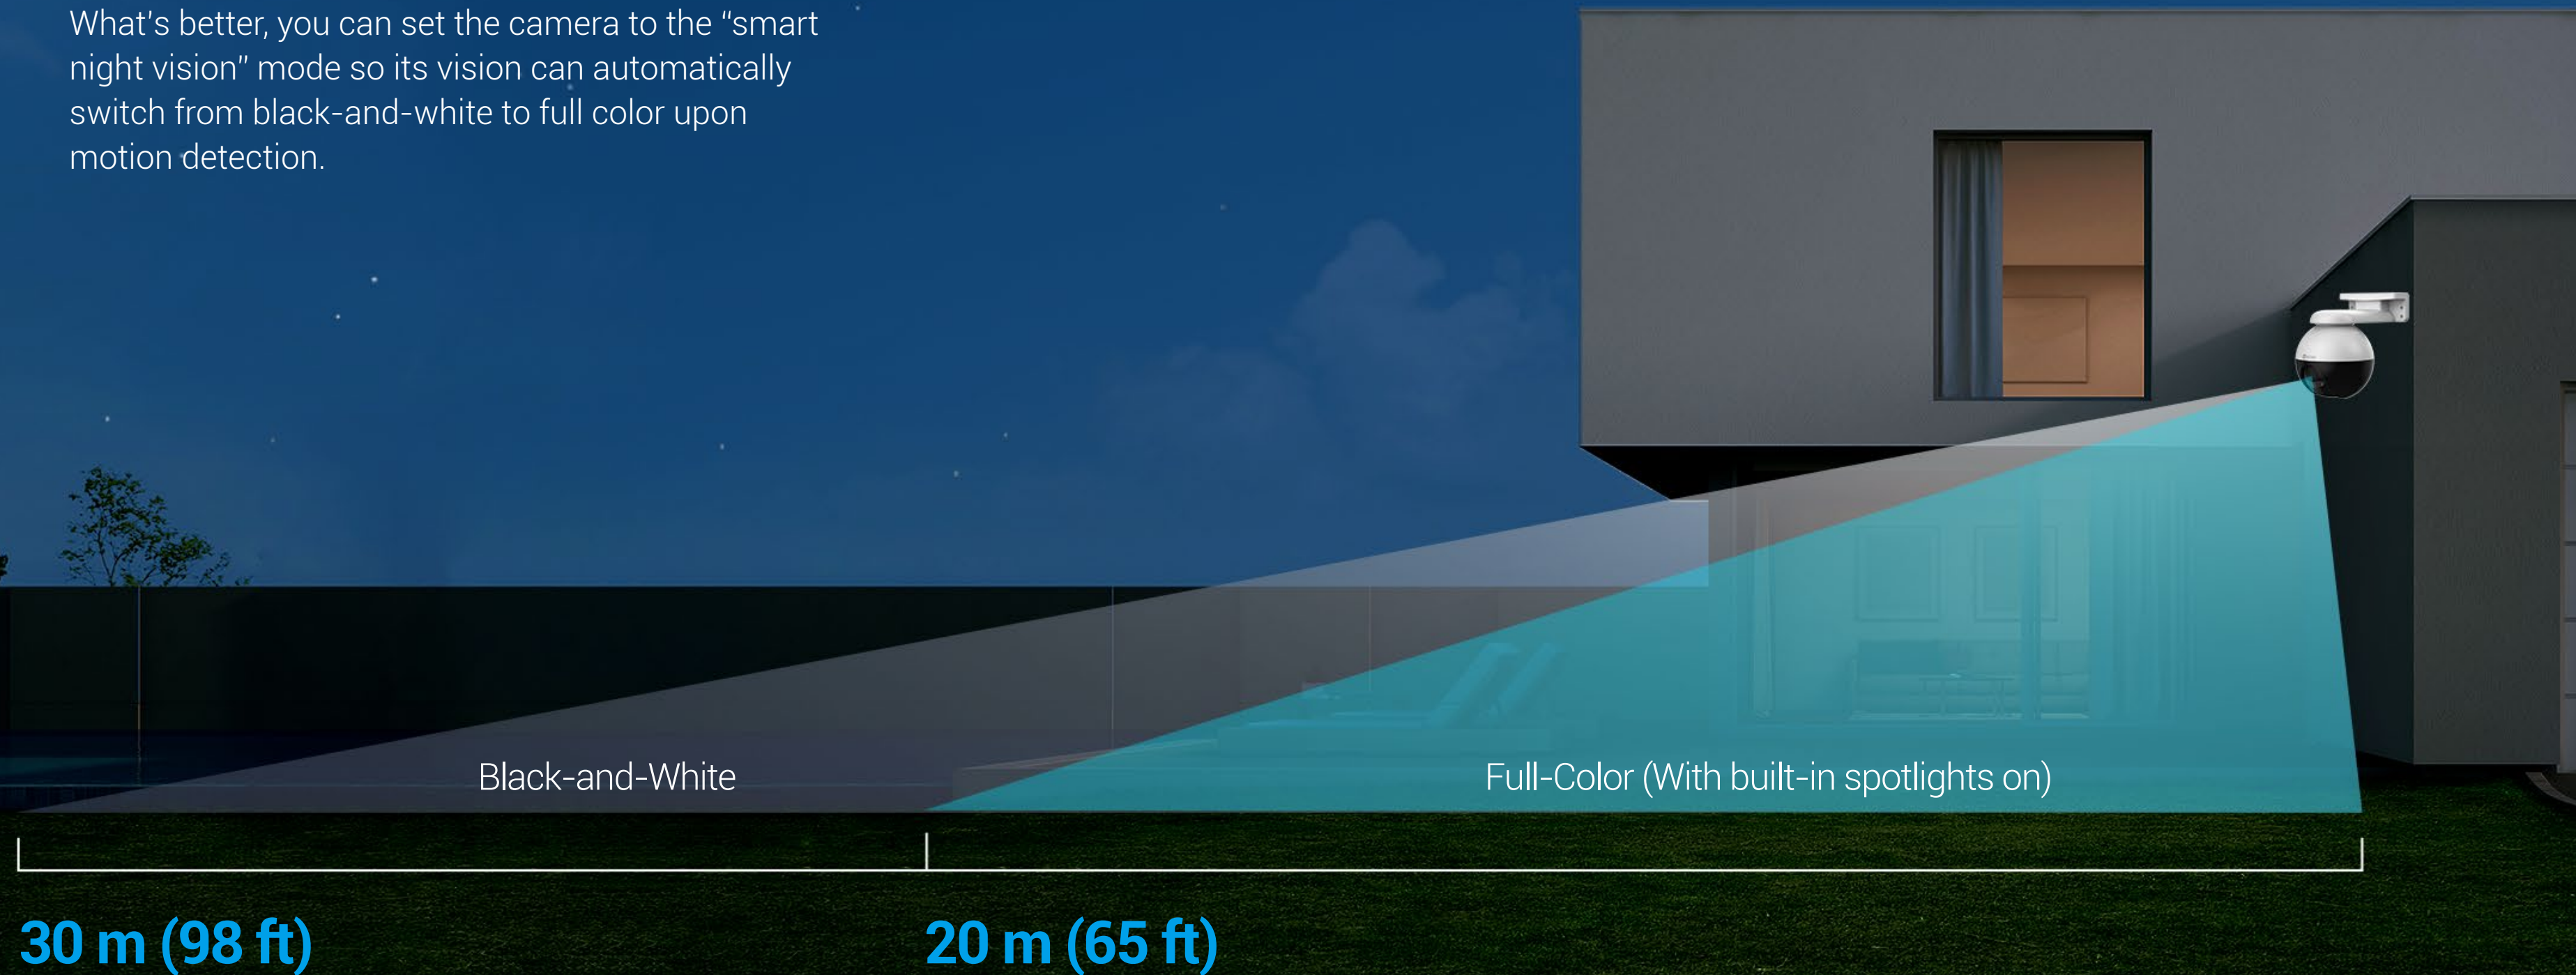

See in 360°

340°
Horizontal

80°
Vertical

On-device AI for smarter detection

The camera's on-board AI algorithm helps it identify moving people and vehicles in particular. It reduces alerts caused by falling leaves or flying insects, and informs you when someone parks in your property area without permission.

 AI-Powered Human / Vehicle Shape Detection

 Customizable Detection Zone

 No Subscription Fee

A smart eye that locks on, zooms in and follows

When a human motion is detected, the C8W Pro 3K will automatically rotate to track its movement and zoom in to record the activity. When in action, it makes it hard for your loved ones to stay out of sight.

Front Door

Front Yard

Garage

Pin down the spots that matter to you most

No matter how complicated the tracking is, the camera always knows it's way back to your preferred viewing angle. You can pinpoint up to 12 angles via the EZVIZ App. Just click on your pre-set dots and the camera will automatically resume its place.

The camera makes sure that no one can easily sneak in under the cover of darkness. It renders color night vision with the help of built-in spotlights, and ensures impressive black-and-white vision when lights are off. What's better, you can set the camera to the "smart night vision" mode so its vision can automatically switch from black-and-white to full color upon motion detection.