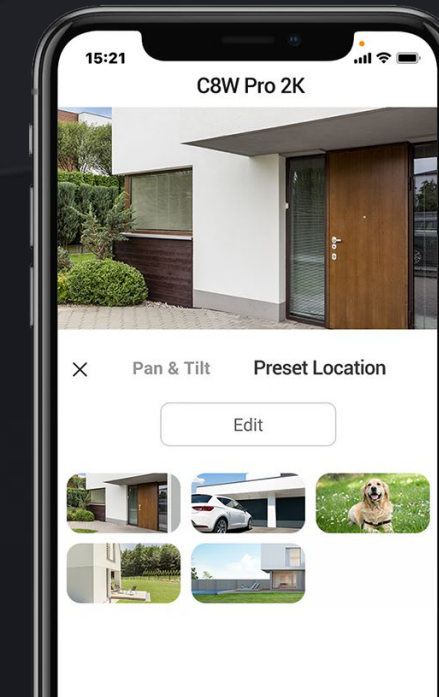

See in 360°

340°
Horizontal

80°
Vertical

On-device AI for smarter detection

The camera's on-board AI algorithm helps it identify moving people and vehicles in particular. It reduces alerts caused by falling leaves or flying insects, and informs you when someone parks in your property area without permission.

 AI-Powered Human / Vehicle Shape Detection

 Customizable Detection Zone

 No Subscription Fee

A smart eye that locks on, zooms in and follows

When a human motion is detected, the C8W Pro 3K will automatically rotate to track its movement and zoom in to record the activity. When in action, it makes it hard for your loved ones to stay out of sight.

Front Door

Front Yard

Garage

Pin down the spots that matter to you most

No matter how complicated the tracking is, the camera always knows it's way back to your preferred viewing angle. You can pinpoint up to 12 angles via the EZVIZ App. Just click on your pre-set dots and the camera will automatically resume its place.