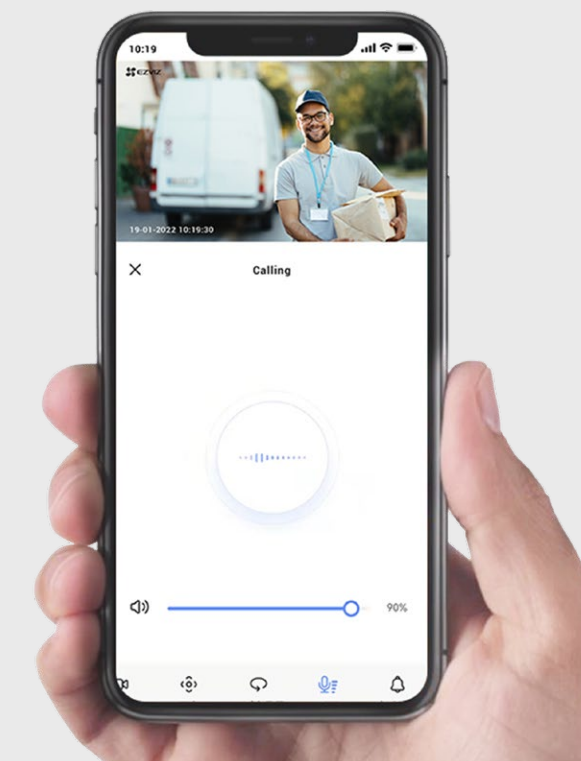

 AI-Powered Human / Vehicle Shape Detection

 Customizable Detection Zone

 No Subscription Fee

A smart eye that locks on, zooms in and follows

When a human motion is detected, the C8W Pro 3K will automatically rotate to track its movement and zoom in to record the activity. When in action, it makes it hard for your loved ones to stay out of sight.

Front Door

Front Yard

Garage

Pin down the spots that matter to you most

No matter how complicated the tracking is, the camera always knows it's way back to your preferred viewing angle. You can pinpoint up to 12 angles via the EZVIZ App. Just click on your pre-set dots and the camera will automatically resume its place.

See, hear and talk, from anywhere

With the C8W Pro 3K , you can hear and talk to your family, welcome visitors, or turn away uninvited guests by simply using your smartphone.

Far-reaching color night vision

The camera makes sure that no one can easily sneak in under the cover of darkness. It renders color night vision with the help of built-in spotlights, and ensures impressive black-and-white vision when lights are off. What's better, you can set the camera to the "smart night vision" mode so its vision can automatically switch from black-and-white to full color upon motion detection.