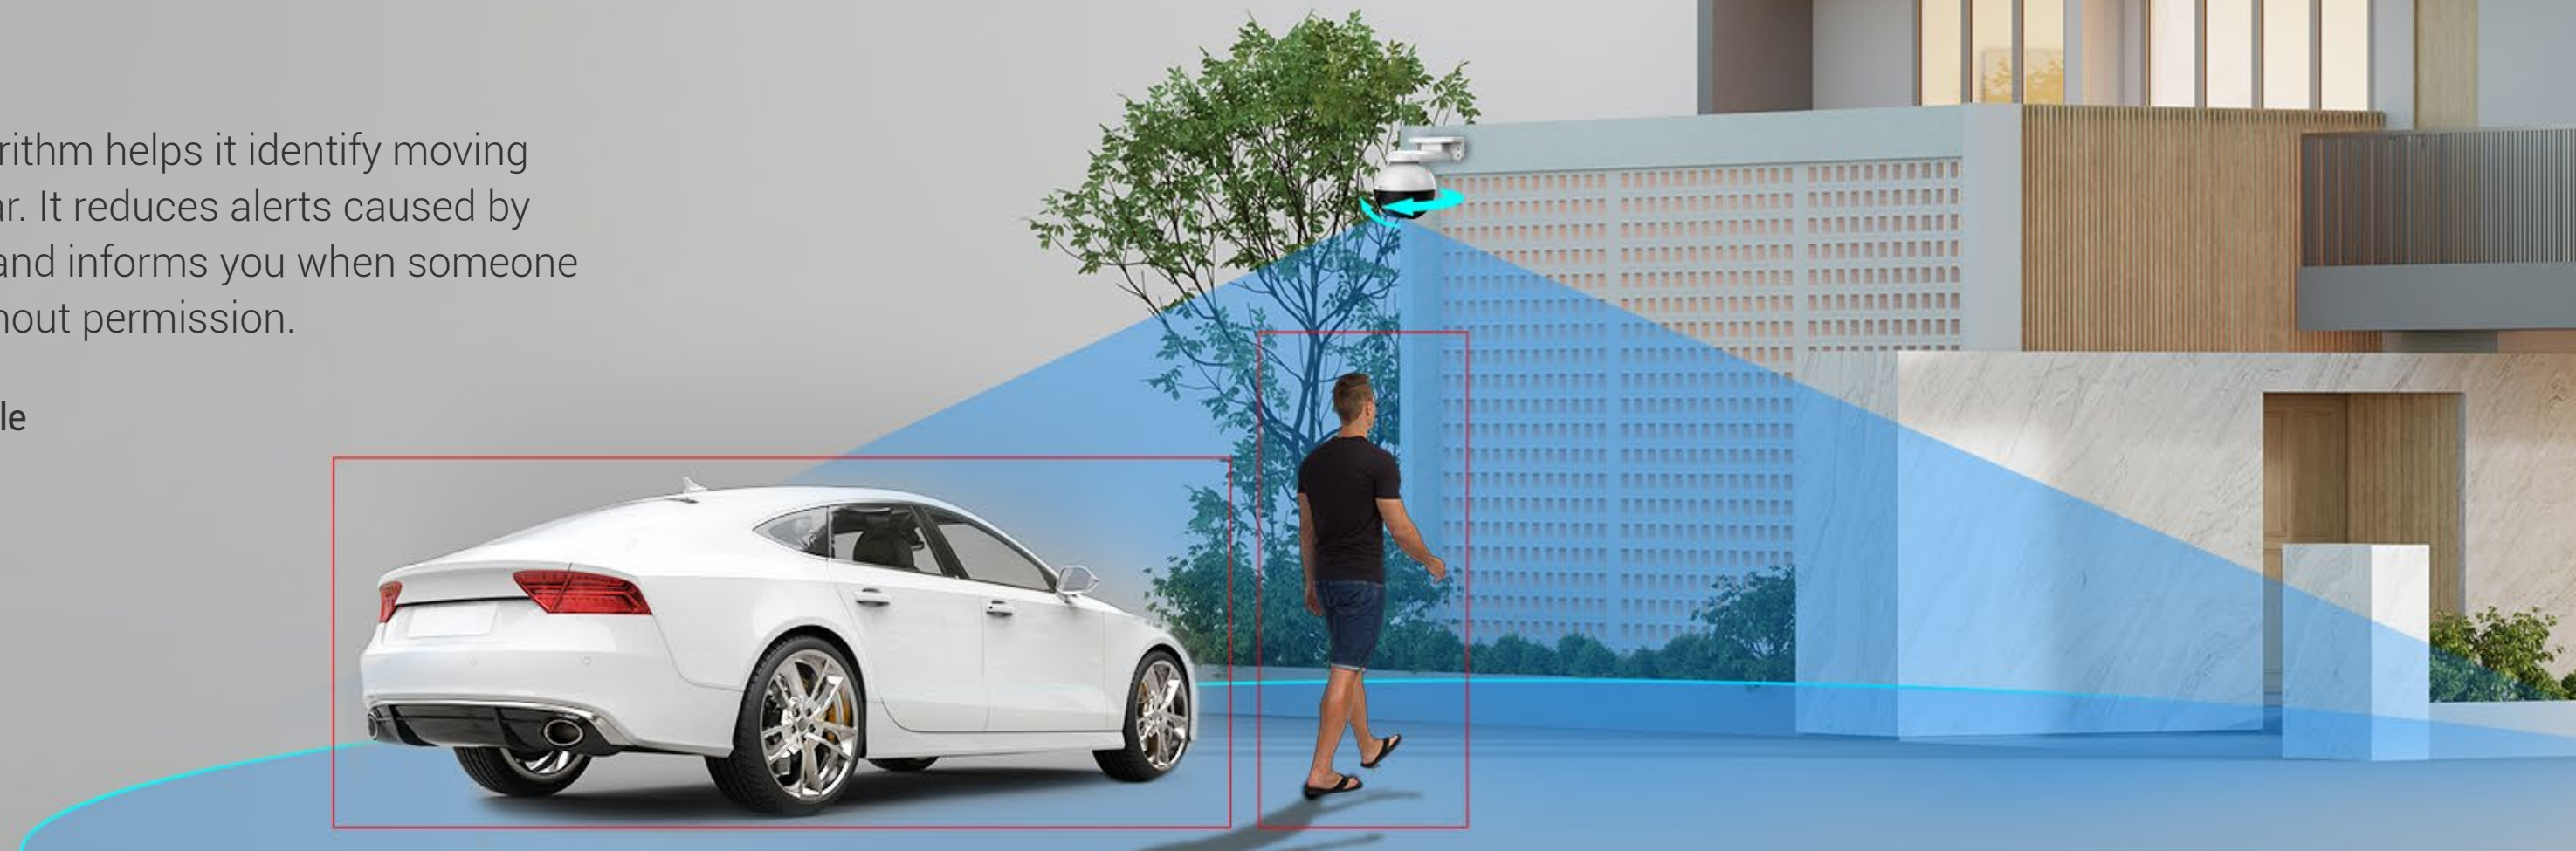

C8W Pro **3K**

Pan & Tilt Wi-Fi Camera

Exceptional vision that's sharper and smarter than ever

Meet EZVIZ's first 3K pan & tilt camera. The C8W Pro 3K takes in information from all directions with fine details even in darkness, and uses on-board AI to detect, lock on and zoom in to track important activities. It also sends smarter alerts on only people and vehicles to help you know what's relevant. It's a truly all-in-one camera that you could use for any large outdoor space 24/7.

See in 360°

340°
Horizontal

80°
Vertical

On-device AI for smarter detection

The camera's on-board AI algorithm helps it identify moving people and vehicles in particular. It reduces alerts caused by falling leaves or flying insects, and informs you when someone parks in your property area without permission.

 AI-Powered Human / Vehicle Shape Detection

 Customizable Detection Zone

 No Subscription Fee

A smart eye that locks on, zooms in and follows

When a human motion is detected, the C8W Pro 3K will automatically rotate to track its movement and zoom in to record the activity. When in action, it makes it hard for your loved ones to stay out of sight.

Front Door

Front Yard

Garage

Pin down the spots that matter to you most

No matter how complicated the tracking is, the camera always knows it's way back to your preferred viewing angle. You can pinpoint up to 12 angles via the EZVIZ App. Just click on your pre-set dots and the camera will automatically resume its place.