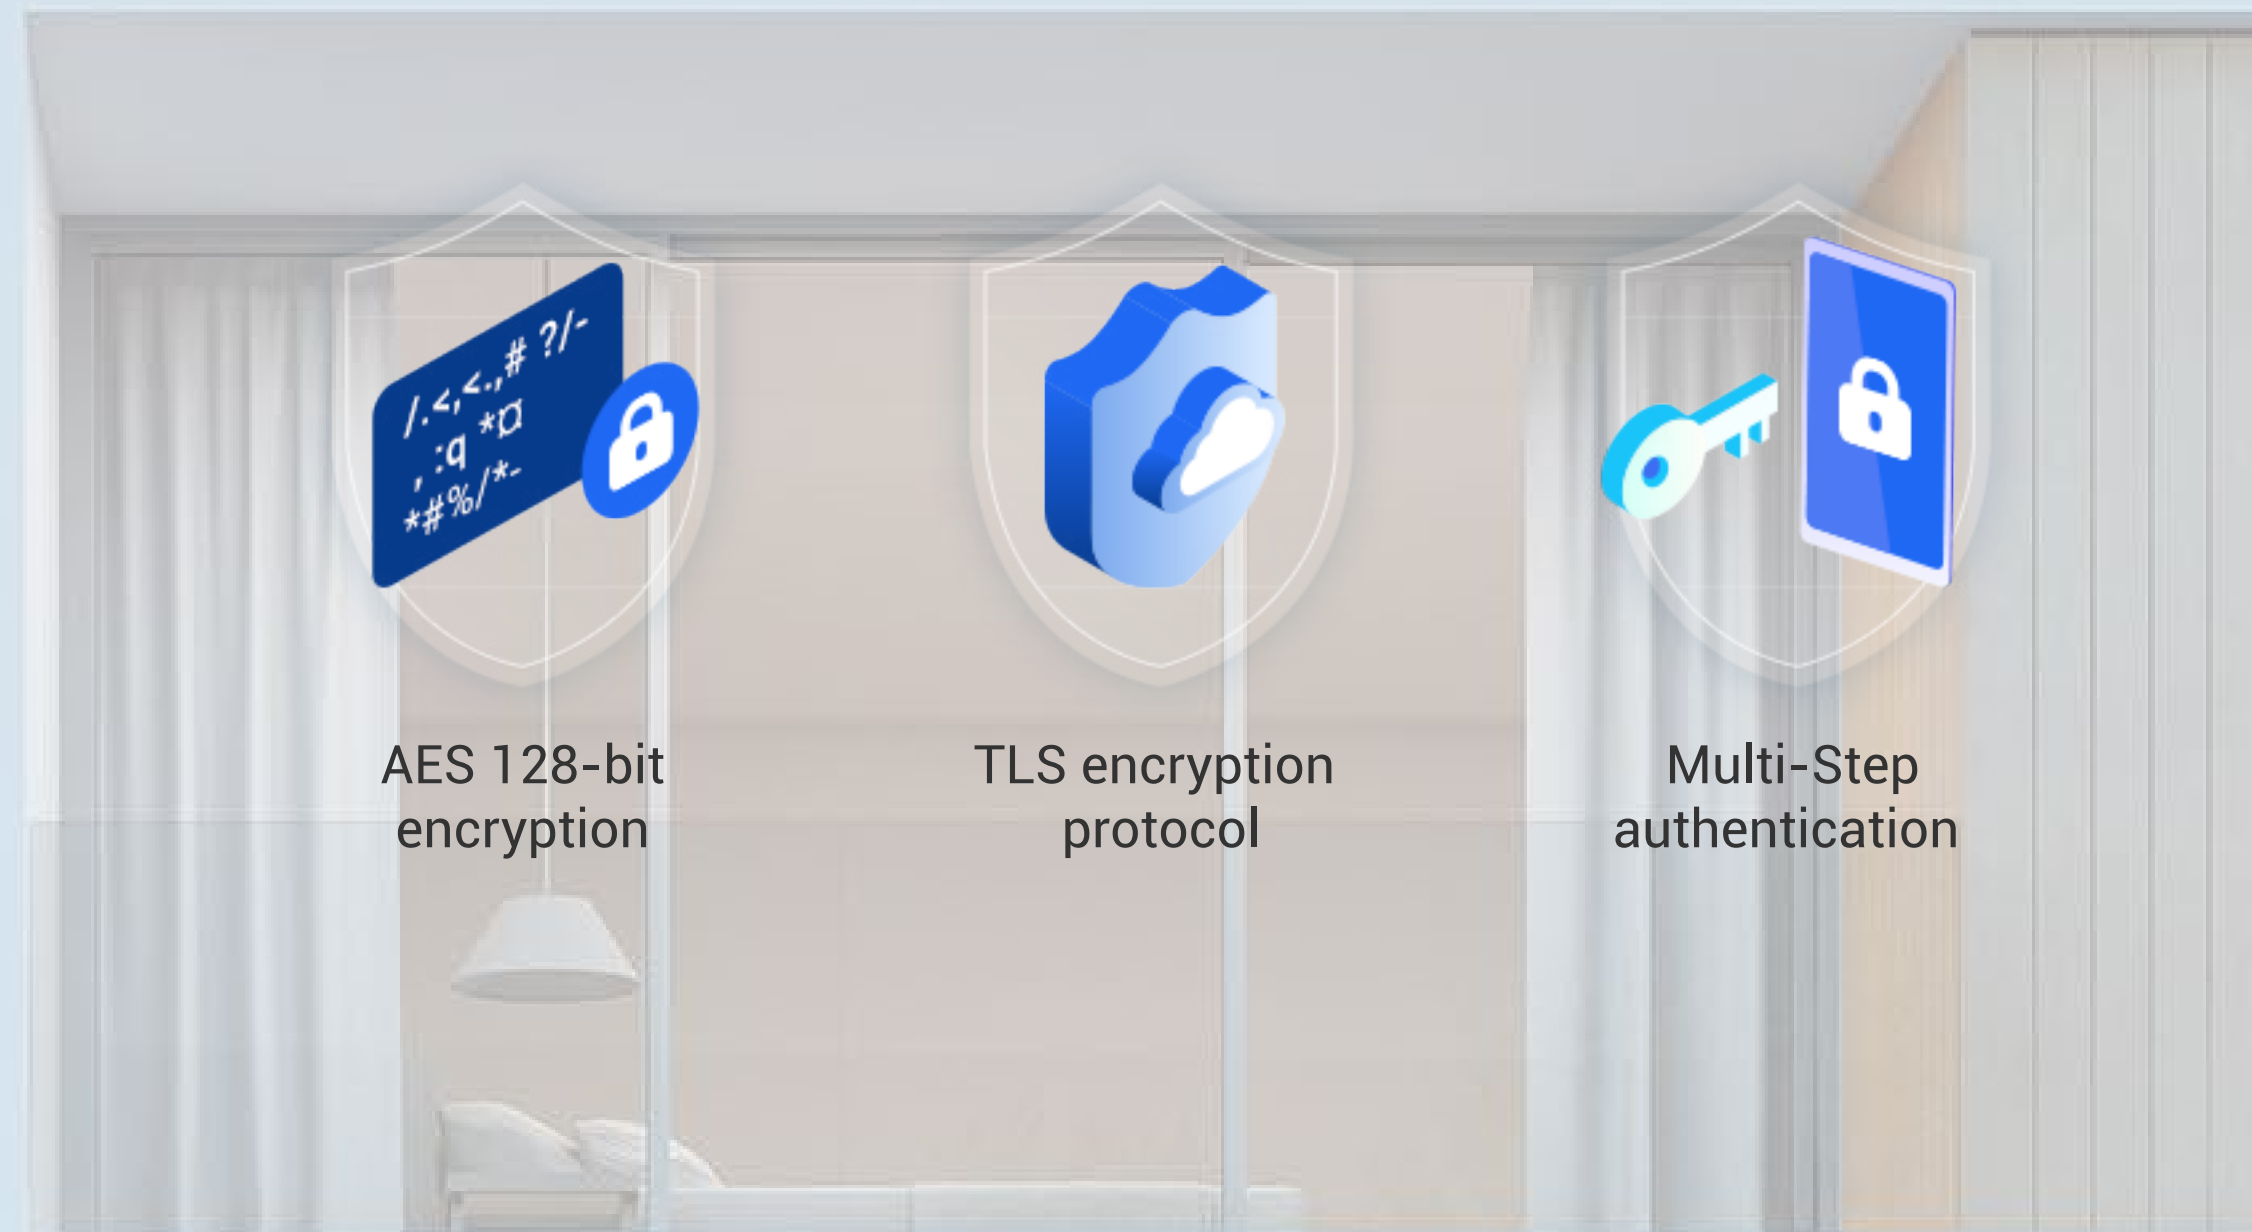

Supports MicroSD Card¹

Supports EZVIZ CloudPlay Storage³

It saves money on storage and bandwidth

The camera features the advanced H.265 video compression technology, achieving better video quality with only half the bandwidth and half the storage space required by the previous H.264 video compression standard⁴.

Video Storage

Bandwidth

We protect your data and privacy

Protecting your data and privacy is our highest priority. Data transmission between the camera and the EZVIZ Cloud is encrypted from end to end. Only you have the keys to decrypt your data.