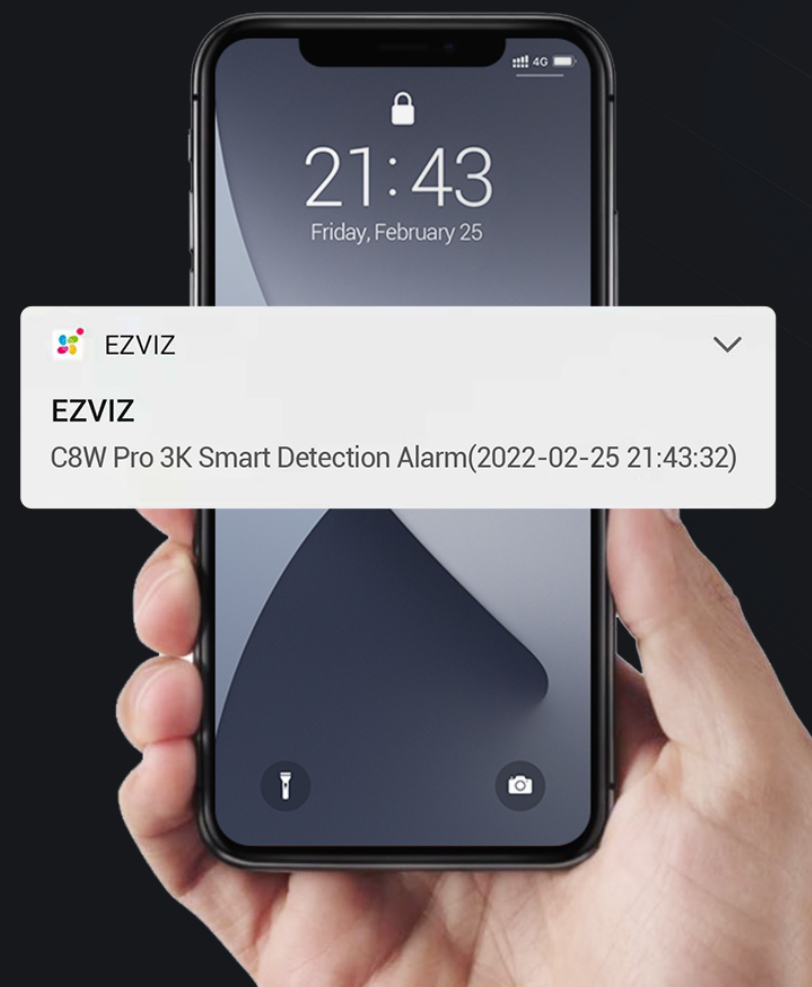

Front Door

Front Yard

Garage

Pin down the spots that matter to you most

No matter how complicated the tracking is, the camera always knows it's way back to your preferred viewing angle. You can pinpoint up to 12 angles via the EZVIZ App. Just click on your pre-set dots and the camera will automatically resume its place.

See, hear and talk, from anywhere

With the C8W Pro 3K , you can hear and talk to your family, welcome visitors, or turn away uninvited guests by simply using your smartphone.

Far-reaching color night vision

The camera makes sure that no one can easily sneak in under the cover of darkness. It renders color night vision with the help of built-in spotlights, and ensures impressive black-and-white vision when lights are off. What's better, you can set the camera to the "smart night vision" mode so its vision can automatically switch from black-and-white to full color upon motion detection.

Actively guards your home

The camera features the active defense function to provide an extra layer of protection. Upon detection of intruders, the camera will set off a loud siren and flash two spotlights² for on-site deterrence.