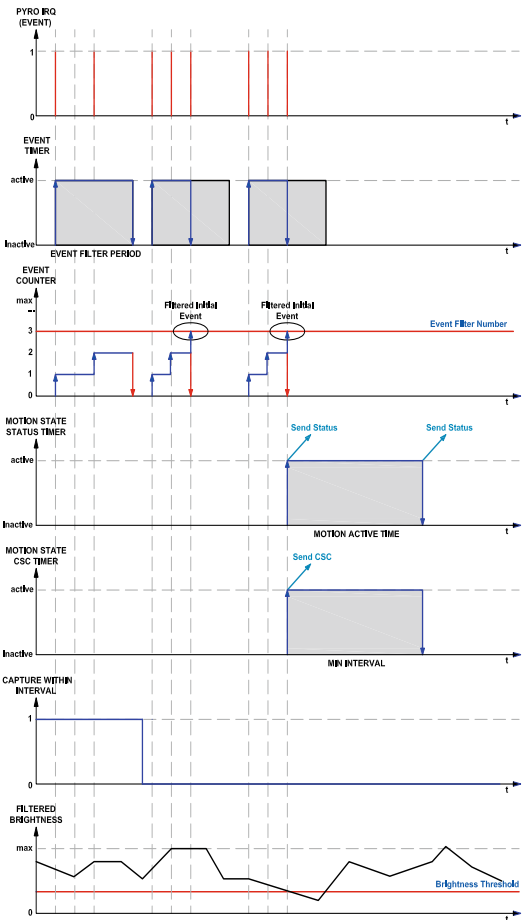

MOTION DETECTION – without retrigger

Normal Mode

Eco Mode

MOTION DETECTION – with retrigger

Normal Mode

Eco Mode