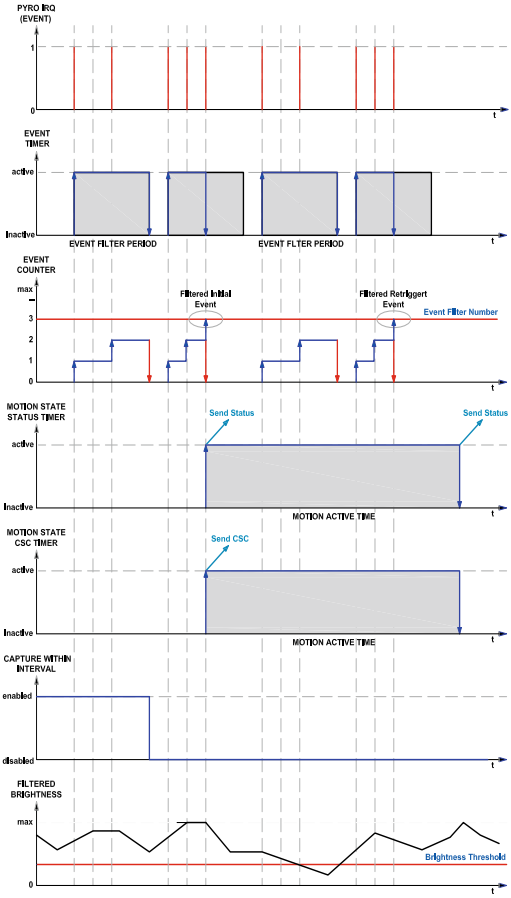

MOTION DETECTION – without retrigger

Normal Mode

Eco Mode

MOTION DETECTION – with retrigger

Normal Mode

Eco Mode