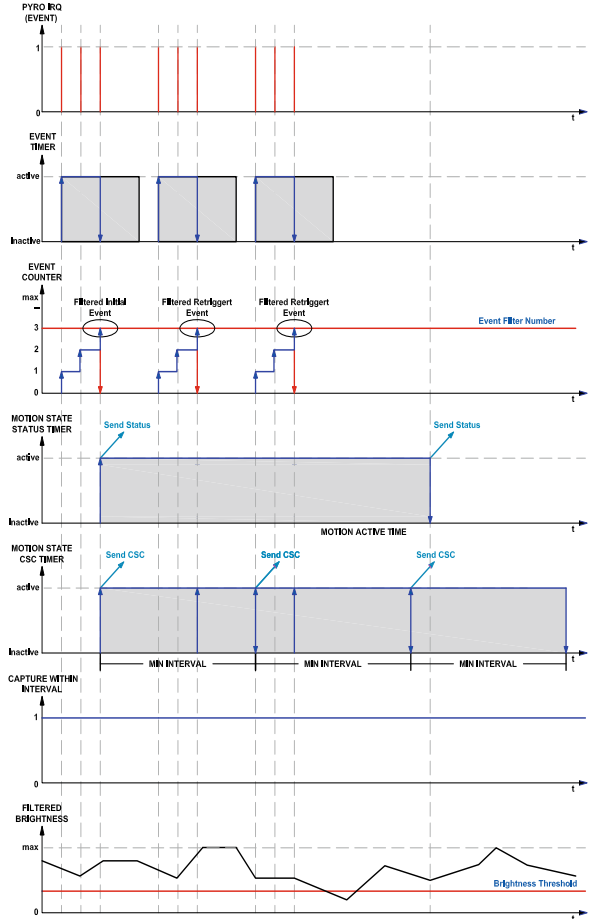

MOTION DETECTION – without retrigger

Normal Mode

Eco Mode

MOTION DETECTION – with retrigger

Normal Mode

Eco Mode