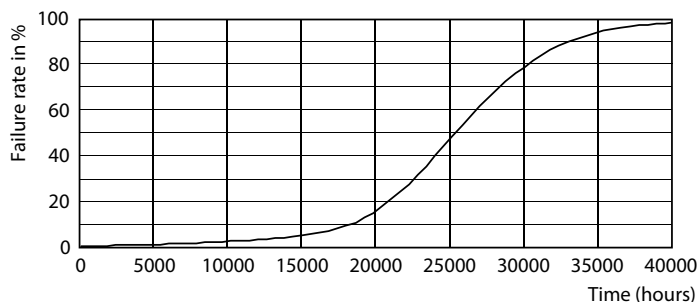

LEDbulb MAS 12-75W E27 A67 Frosted 927-922 20D DIM