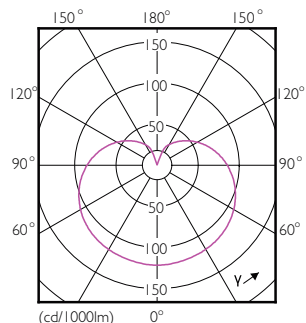

MASTER LEDbulb Glühlampenform

Photometrische Daten

LEDbulb MAS 12-75W E27 A67 Frosted 927-922 20D DIM