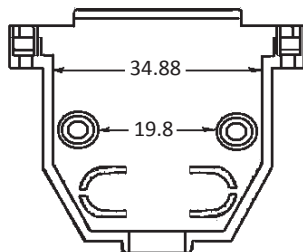

D-Sub Hauben D-Sub Housings

KUNSTSTOFFGEHÄUSE FÜR D-SUB STECKVERBINDER 25 POLIG
PLASTIC HOUSING FOR D-SUB CONNECTORS 25 PIN

Revision: 00

MATERIAL

Hood: Plastic

HANDLING

Packing: Bag

Order Information

Series

PH25L

Housing Colour

#

Plastic Hood 25pin with long thumbscrews

empty : Grey

B : Black

M : Chromate plated metalized