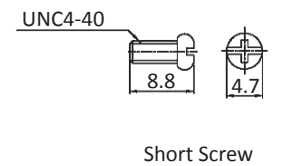

HANDLING

Packing: Bag

Order Information

Series

PH25L

Housing Colour

#

Plastic Hood 25pin with long thumbscrews

empty : Grey

B : Black

M : Chromate plated metalized