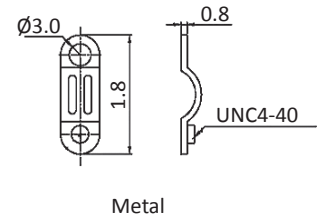

D-Sub Hauben D-Sub Housings

KUNSTSTOFFGEHÄUSE FÜR D-SUB STECKVERBINDER 25 POLIG
PLASTIC HOUSING FOR D-SUB CONNECTORS 25 PIN

Revision: 00

MATERIAL

Hood: Plastic

HANDLING

Packing: Bag

Order Information

Series

PH25L

Housing Colour

#

Plastic Hood 25pin with long thumbscrews

empty : Grey

B : Black

M : Chromate plated metalized