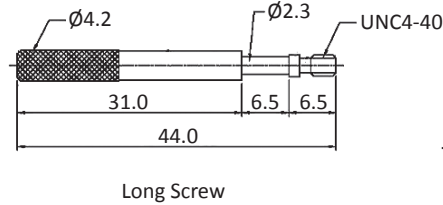

D-Sub Hauben D-Sub Housings

KUNSTSTOFFGEHÄUSE FÜR D-SUB STECKVERBINDER 25 POLIG
PLASTIC HOUSING FOR D-SUB CONNECTORS 25 PIN

Revision: 00

MATERIAL

Hood: Plastic

HANDLING

Packing: Bag

Order Information

Series

PH25L

Housing Colour

#

Plastic Hood 25pin with long thumbscrews

empty : Grey

B : Black

M : Chromate plated metalized