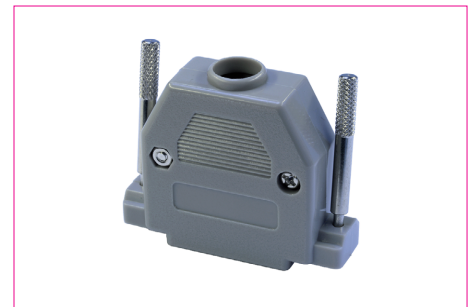

D-Sub Hauben D-Sub Housings

KUNSTSTOFFGEHÄUSE FÜR D-SUB STECKVERBINDER 25 POLIG
PLASTIC HOUSING FOR D-SUB CONNECTORS 25 PIN

Revision: 00

MATERIAL

Hood: Plastic

HANDLING

Packing: Bag

Order Information

Series

PH25L

Housing Colour

#

Plastic Hood 25pin with long thumbscrews

empty : Grey

B : Black

M : Chromate plated metalized