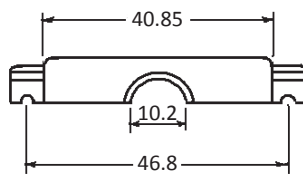

HANDLING

Packing: Bag

Order Information

Series

PH25L

Housing Colour

#

Plastic Hood 25pin with long thumbscrews

empty : Grey

B : Black

M : Chromate plated metalized