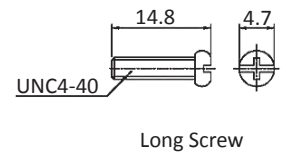

HANDLING

Packing: Bag

Order Information

Series

PH25L

Housing Colour

#

Plastic Hood 25pin with long thumbscrews

empty : Grey

B : Black

M : Chromate plated metalized