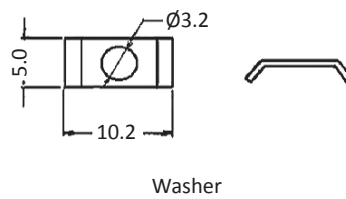

D-Sub Hauben D-Sub Housings

KUNSTSTOFFGEHÄUSE FÜR D-SUB STECKVERBINDER 25 POLIG
PLASTIC HOUSING FOR D-SUB CONNECTORS 25 PIN

Revision: 00

MATERIAL

Hood: Plastic

HANDLING

Packing: Bag

Order Information

Series

PH25L

Housing Colour

#

Plastic Hood 25pin with long thumbscrews

empty : Grey

B : Black

M : Chromate plated metalized