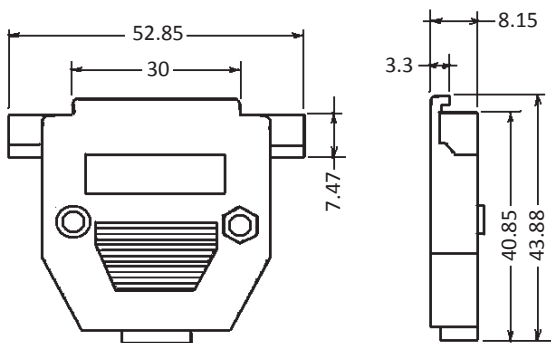

D-Sub Hauben D-Sub Housings

KUNSTSTOFFGEHÄUSE FÜR D-SUB STECKVERBINDER 25 POLIG
PLASTIC HOUSING FOR D-SUB CONNECTORS 25 PIN

Revision: 00

MATERIAL

Hood: Plastic

HANDLING

Packing: Bag

Order Information

Series

PH25L

Housing Colour

#

Plastic Hood 25pin with long thumbscrews

empty : Grey

B : Black

M : Chromate plated metalized