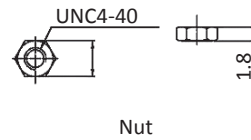

HANDLING

Packing: Bag

Order Information

Series

PH25L

Housing Colour

#

Plastic Hood 25pin with long thumbscrews

empty : Grey

B : Black

M : Chromate plated metalized