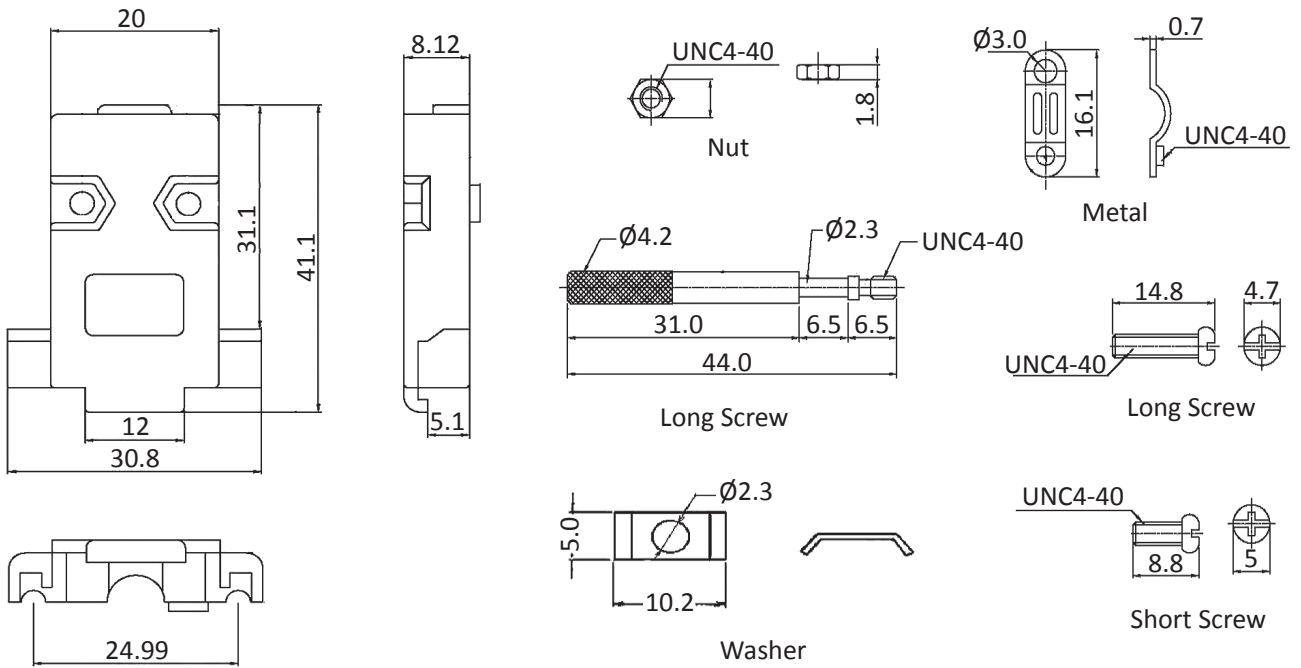

# D-Sub Hauben D-Sub Housings

KUNSTSTOFFGEHÄUSE FÜR D-SUB STECKVERBINDER 9 POLIG  
PLASTIC HOUSING FOR D-SUB CONNECTORS 9 PIN

Revision: 00

## MATERIAL

Hood: Plastic

## Order Information

Series

PH9L

Housing Colour

#

Plastic Hood 9pin with long thumb screws

empty : Grey

B : Black