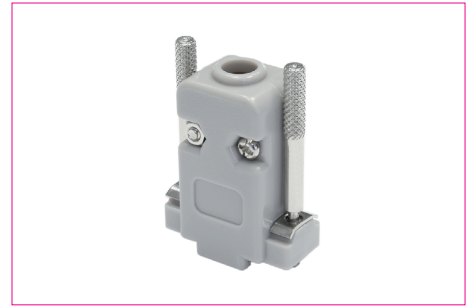

# D-Sub Hauben D-Sub Housings

KUNSTSTOFFGEHÄUSE FÜR D-SUB STECKVERBINDER 9 POLIG  
PLASTIC HOUSING FOR D-SUB CONNECTORS 9 PIN

Revision: 00

## MATERIAL

Hood: Plastic

## Order Information

Series

PH9L

Housing Colour

#

Plastic Hood 9pin with long thumb screws

empty : Grey

B : Black