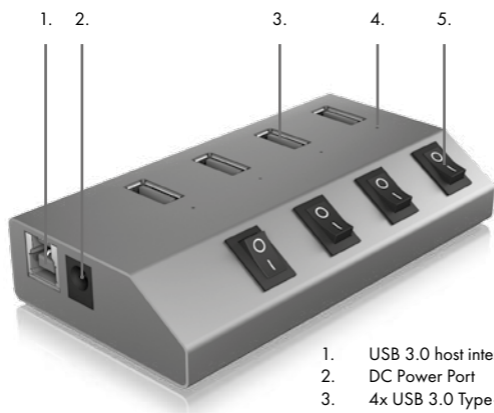

Quick installation guide IB-Hub1405

Overview