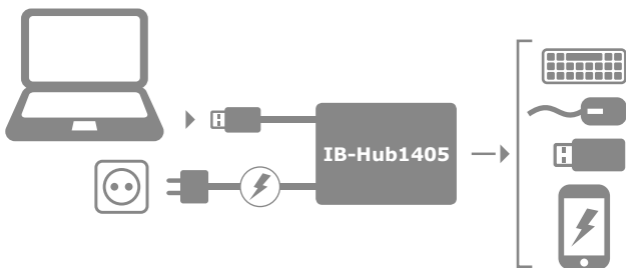

Connection diagram