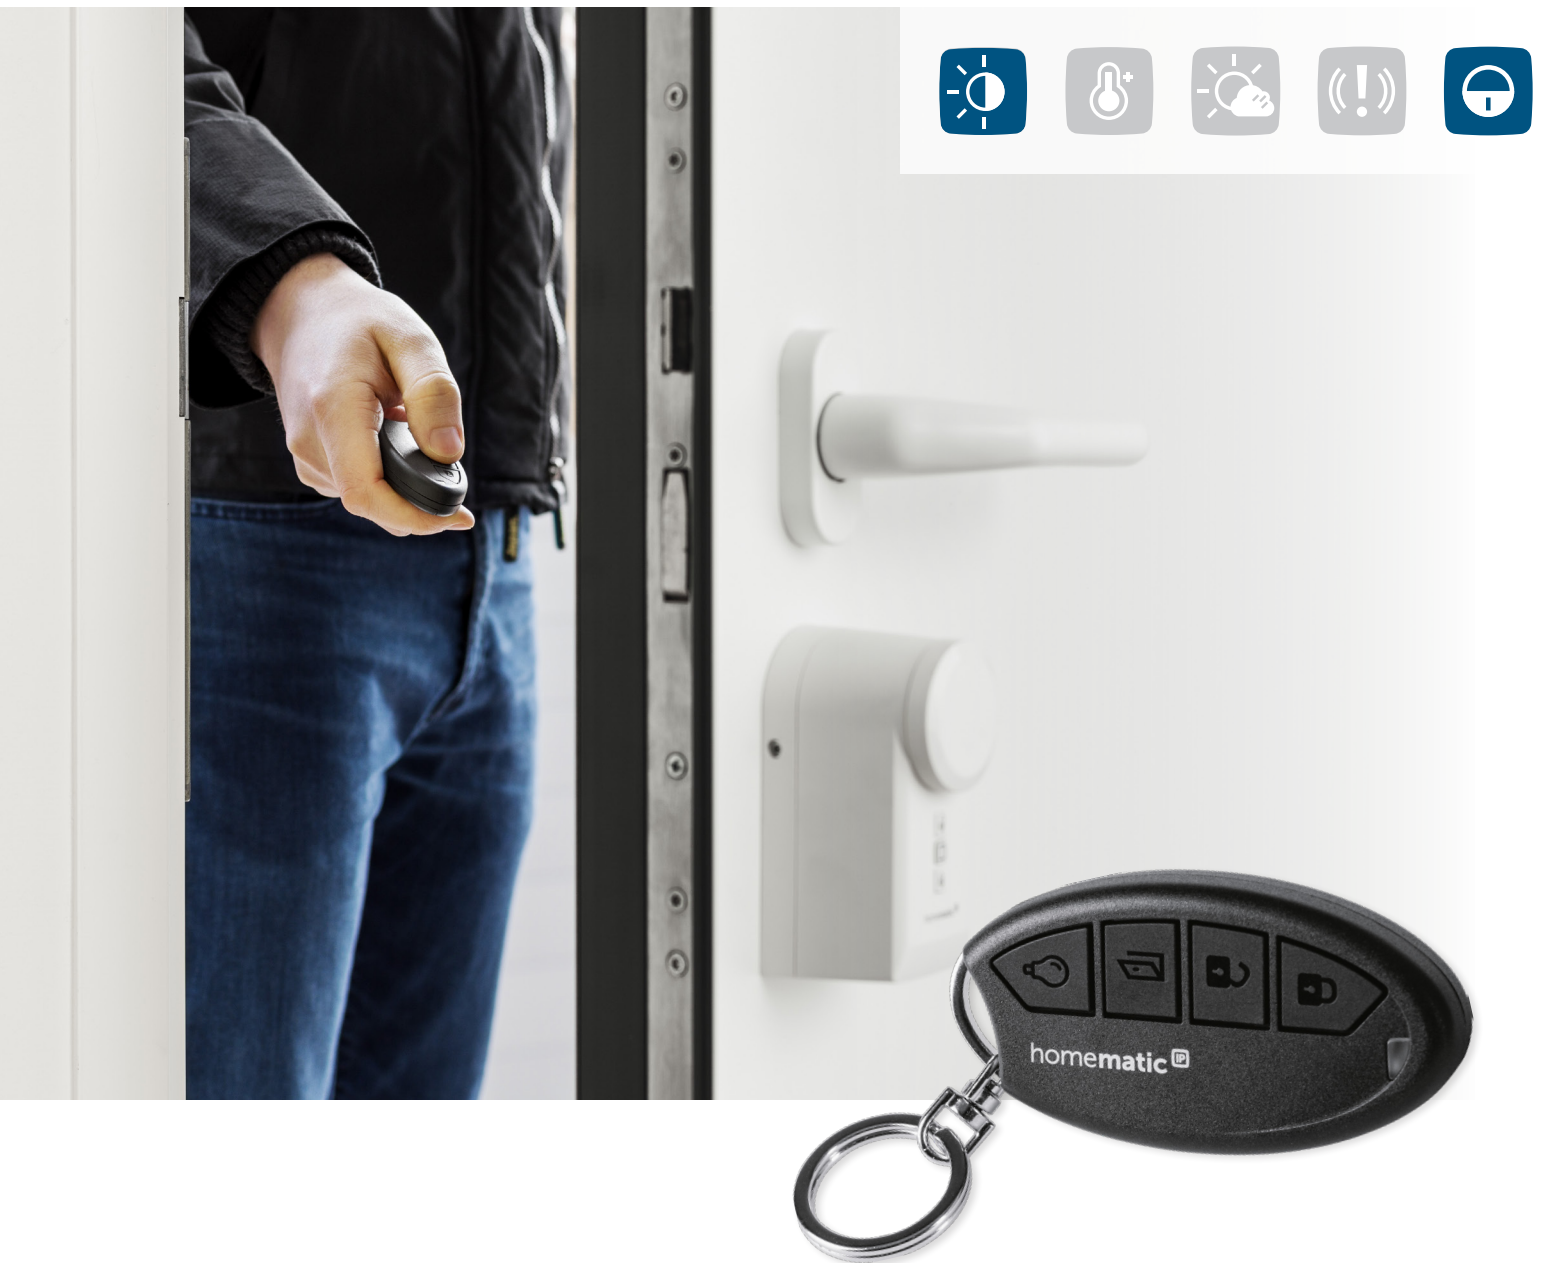

OPENS THE DOOR
AT THE TOUCH OF A
BUTTON

Key Ring Remote Control – access control

HmIP-KRCK

The key ring remote control in combination with the Homematic IP Door Lock Drive is the ideal solution for convenient and intelligent unlocking, locking and opening of doors. The remote control replaces a standard key and allows you to enter your smart home with just one button press.

homematic ^{IP}
Smart Living, Simply Exciting.

IDEAL IN COMBINATION WITH THE HOMEMATIC IP DOOR LOCK DRIVE

The compact key ring remote control controls the Homematic IP Door Lock Drive, enabling entrance doors to be unlocked, locked and opened. The additional light button can be used, for example, to switch lighting in the entrance area on and off.

CONVENIENT REMOTE CONTROL FOR THE KEY RING

With its compact design, the small remote control fits into every trouser pocket – or on your key ring. Thus, it is ideal for operation at home, in outdoor areas or in your car when coming home. If the remote control should ever get lost, it can simply be deactivated via the app.

POWERFUL AND ROBUST

The wide radio range of up to 200 metres enables the front door to be opened even on the way to the door. The housing made of halogen-free, glass-fibre reinforced plastic makes the remote control durable and it can withstand any situation thanks to its high temperature range. Each button press is confirmed directly via the integrated multicolour LED.