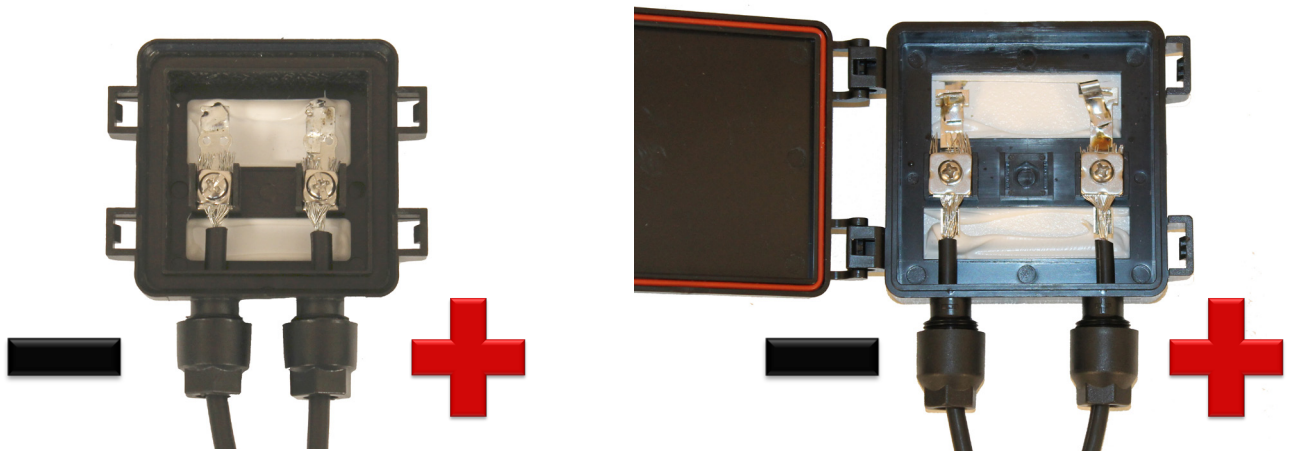

# Installation Manuel | Montageanleitung Energy Generation Kit Solar Rise Nine 1.0

600299 • 04/2016

Possible connections inside the junction box | Mögliche Anschlüsse in Modulboxen

Further connections | Weitere Anschlüsse