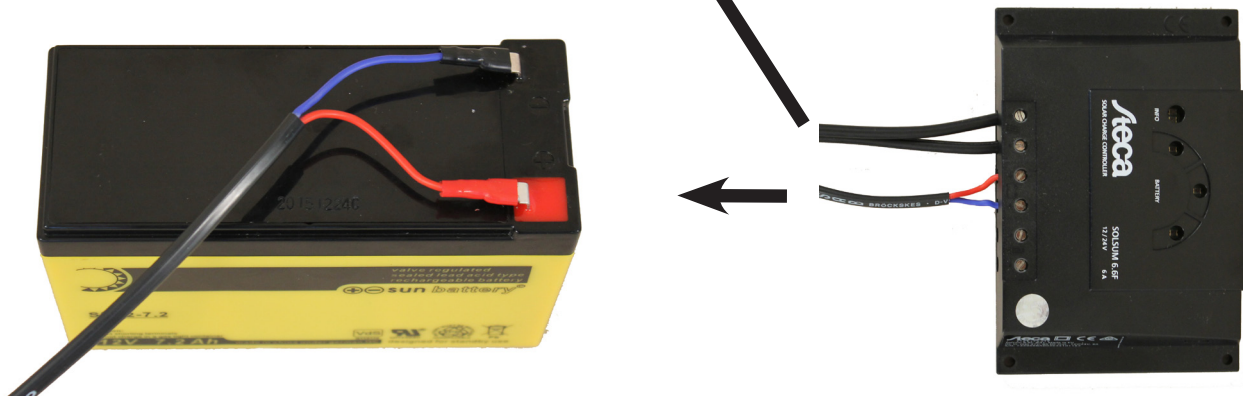

# Installation Manuel | Montageanleitung Energy Generation Kit Solar Rise Nine 1.0

600299 • 04/2016

Possible connections inside the junction box | Mögliche Anschlüsse in Modulboxen

Further connections | Weitere Anschlüsse