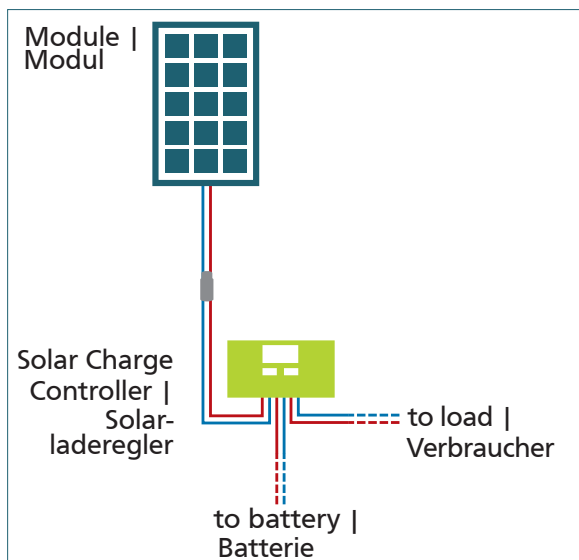

Caravan Kit

Base Camp Perfect PRS15 110 W

600422 • DE/EN • 08/2020

These kits include all components for the reliable power supply on the way! High-quality standard modules can be safely fixed on different surfaces with the aluminium spoiler profiles and Tec7 glue.

Diese Kits beinhalten alle Komponenten für die zuverlässige Stromversorgung unterwegs. Die hochwertigen Standardmodule werden sicher mit Aluminium Spoiler, Dachdurchführung und dem Tec7-Kleber befestigt.

Pcs. / Stk.	Article	Artikel
1	Solar Module Sun Plus 110 W	Solarmodul Sun Plus 110
1	Solar charge controller Steca Solarix PRS1515	Solarladeregler Steca Solarix PRS1515
1	Pair of spoilers	Spoiler-set
1	Glue-Set	Klebeset
1	Roof duct Water Proof One White	Dachdurchführung Water Proof One weiß
1	Battery cable with 15 A fuse	Batteriekabel mit 15 A Sicherung
1	EBL-cable	EBL-Kabel
1	Installation material	Installationsmaterial
Artikel-Nr. | Article No. 600422