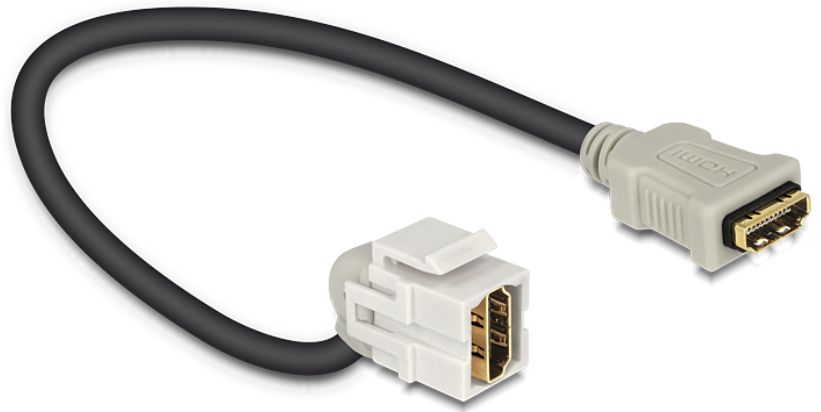

Delock Keystone module HDMI female > HDMI female 110° with cable

Description

This module by Delock can be used to extend e. g. an HDMI cable. With its standardised dimensions it can be used for easy snap-in mounting in e. g. a Keystone patchpanel, face plate or surface-mount box. The short, angled cable has a low mounting depth and allows a space-saving installation in hard to reach places in equipment or in cable ducts.

22 cm

Specification

- Connector: HDMI A female > HDMI A female
- Gold plated contacts
- For Keystone ports with 19.2 x 14.9 mm
- Cable length: ca. 22 cm (with connectors)

Item No. 86326

EAN 4043619863266

Country of origin China

Package content

- Keystone module with cable

Package

Tüte