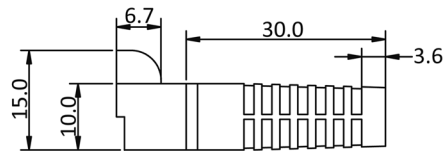

Modular Plugs, shielded

Boot for RJ45 plugs, long version

SPECIFICATION:

Cable diameter: $\varnothing$ 6.2 mm

MATERIAL:

Boot: PVC

HANDLING:

Packing: Bulk

RoHS
COMPLIANT

Order-Information

Identifier:

LB8

Boots for shielded RJ45 plugs

Colour:

#

SW: black

RT: red

BG: beige