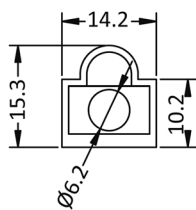

HANDLING:

Packing: Bulk

RoHS
COMPLIANT

Order-Information

Identifier:

LB8

Boots for shielded RJ45 plugs

Colour:

#

SW: black

RT: red

BG: beige