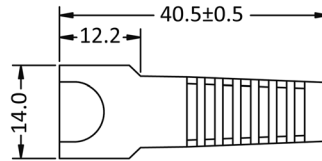

Modular Plugs, shielded

Boot for RJ45 plugs, long version

SPECIFICATION:

Cable diameter: $\varnothing$ 6.2 mm

MATERIAL:

Boot: PVC

HANDLING:

Packing: Bulk

RoHS
COMPLIANT

Order-Information

Identifier:

LB8

Boots for shielded RJ45 plugs

Colour:

#

SW: black

RT: red

BG: beige