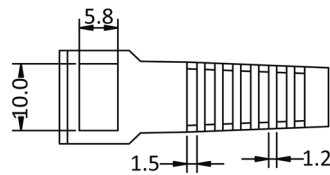

Modular Plugs, shielded

Boot for RJ45 plugs, long version

SPECIFICATION:

Cable diameter: $\varnothing$ 6.2 mm

MATERIAL:

Boot: PVC

HANDLING:

Packing: Bulk

RoHS
COMPLIANT

Order-Information

Identifier:

LB8

Boots for shielded RJ45 plugs

Colour:

#

SW: black

RT: red

BG: beige