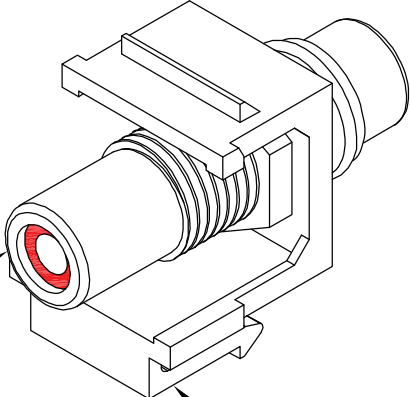

KEYSTONE INSERT

Marking : RD

Brass & Gold Flash

Fireproof ABS UL-94V0

DRAW NO:		ITEM NO:	86308
 APPR		CUSTOMER:	
UNIT: m/m	DESIGN	DATE:	
SCALE:	Ref. NO:	TOLERANCE:	· ± 1 · X ± 0.2 · XX ± 0.15