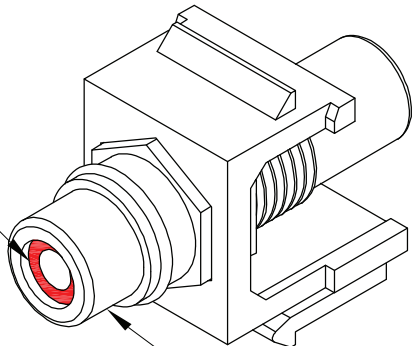

KEYSTONE INSERT

Marking : RD

Brass & Gold Flash

Fireproof ABS UL-94V0

DRAW NO:		ITEM NO:	86308
 APPR		CUSTOMER:	
UNIT: m/m	DESIGN	DATE:	
SCALE:	Ref. NO:	TOLERANCE:	· ± 1 · X ± 0.2 · XX ± 0.15