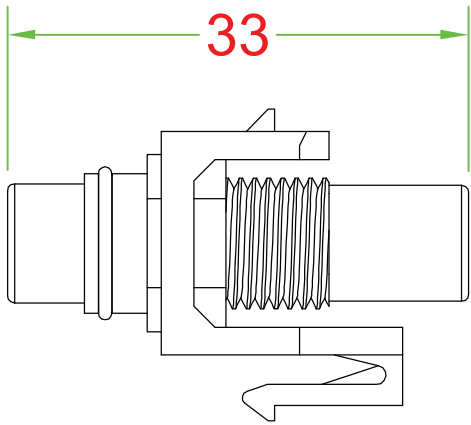

KEYSTONE INSERT

Marking : RD

Brass & Gold Flash

Fireproof ABS UL-94V0

DRAW NO:		ITEM NO:	86308
 APPR		CUSTOMER:	
UNIT: m/m	DESIGN	DATE:	
SCALE:	Ref. NO:	TOLERANCE:	· ± 1 · X ± 0.2 · XX ± 0.15