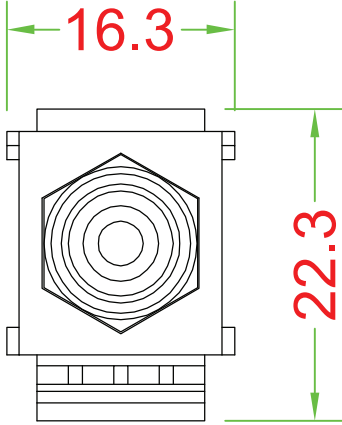

KEYSTONE INSERT

Marking : RD

Brass & Gold Flash

Fireproof ABS UL-94V0

DRAW NO:		ITEM NO:	86308
 APPR		CUSTOMER:	
UNIT: m/m	DESIGN	DATE:	
SCALE:	Ref. NO:	TOLERANCE:	· ± 1 · X ± 0.2 · XX ± 0.15