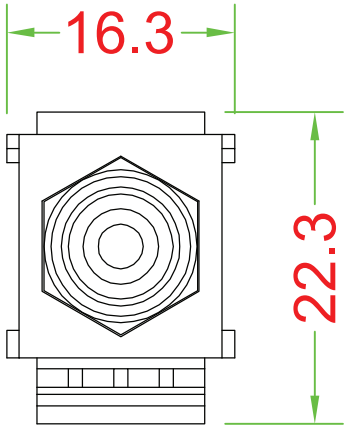

# KEYSTONE INSERT

Marking : RD

Brass & Gold Flash

Fireproof ABS UL-94V0

DRAW NO:		ITEM NO:	86308
	APPR	CUSTOMER:	
UNIT: m/m	DESIGN	DATE:	
SCALE:	Ref. NO:	TOLERANCE:	· ± 1 · X ± 0.2 · XX ± 0.15