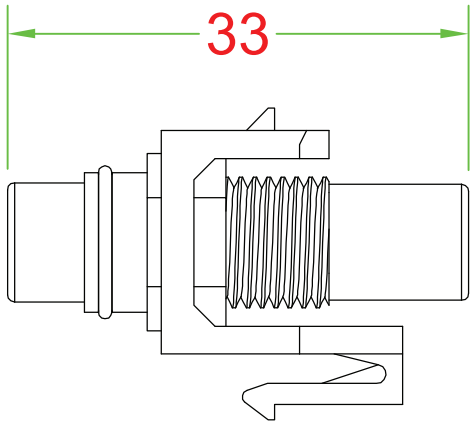

# KEYSTONE INSERT

Marking : RD

Brass & Gold Flash

Fireproof ABS UL-94V0

DRAW NO:		ITEM NO:	86308
	APPR	CUSTOMER:	
UNIT: m/m	DESIGN	DATE:	
SCALE:	Ref. NO:	TOLERANCE:	· ± 1 · X ± 0.2 · XX ± 0.15