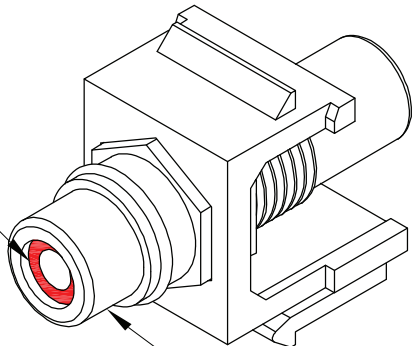

# KEYSTONE INSERT

Marking : RD

Brass & Gold Flash

Fireproof ABS UL-94V0

DRAW NO:		ITEM NO:	86308
	APPR	CUSTOMER:	
UNIT: m/m	DESIGN	DATE:	
SCALE:	Ref. NO:	TOLERANCE:	· ± 1 · X ± 0.2 · XX ± 0.15