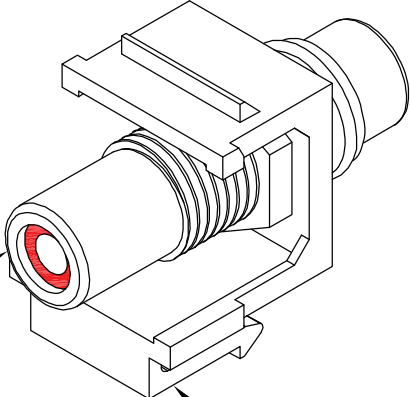

# KEYSTONE INSERT

Marking : RD

Brass & Gold Flash

Fireproof ABS UL-94V0

DRAW NO:		ITEM NO:	86308
	APPR	CUSTOMER:	
UNIT: m/m	DESIGN	DATE:	
SCALE:	Ref. NO:	TOLERANCE:	· ± 1 · X ± 0.2 · XX ± 0.15