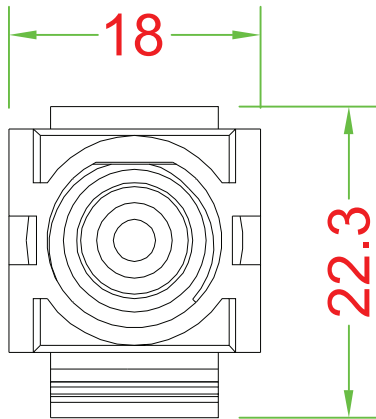

KEYSTONE INSERT

Marking : RD

Brass & Nickel Plated

Fireproof ABS UL-94V0

DRAW NO:		ITEM NO:	86305
 APPR		CUSTOMER:	
UNIT: m/m	DESIGN	DATE:	
SCALE:	Ref. NO:	TOLERANCE:	· ± 1 · X ± 0.2 · XX ± 0.15