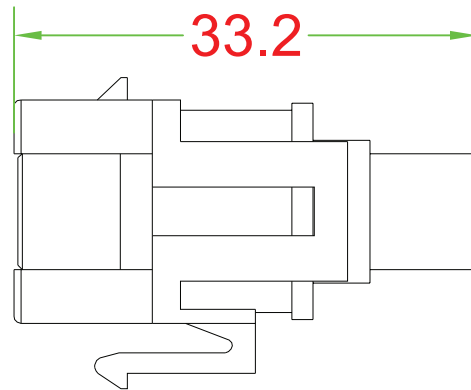

KEYSTONE INSERT

Marking : RD

Brass & Nickel Plated

Fireproof ABS UL-94V0

DRAW NO:		ITEM NO:	86305
 APPR		CUSTOMER:	
UNIT: m/m	DESIGN	DATE:	
SCALE:	Ref. NO:	TOLERANCE:	· ± 1 · X ± 0.2 · XX ± 0.15