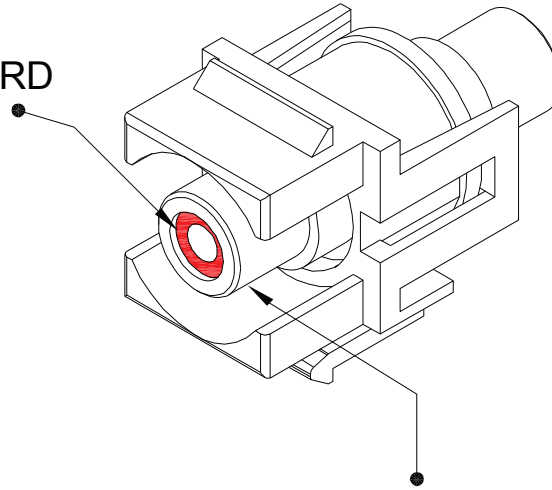

KEYSTONE INSERT

Marking : RD

Brass & Nickel Plated

Fireproof ABS UL-94V0

DRAW NO:		ITEM NO:	86305
 APPR		CUSTOMER:	
UNIT: m/m	DESIGN	DATE:	
SCALE:	Ref. NO:	TOLERANCE:	· ± 1 · X ± 0.2 · XX ± 0.15