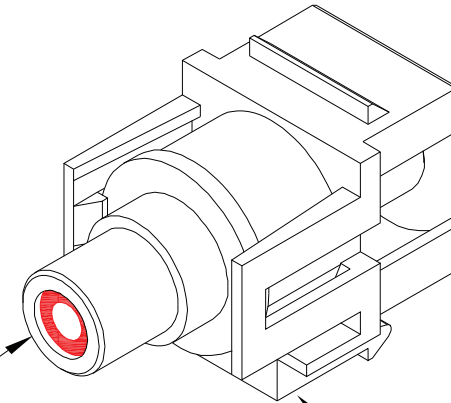

KEYSTONE INSERT

Marking : RD

Brass & Nickel Plated

Fireproof ABS UL-94V0

DRAW NO:		ITEM NO:	86305
 APPR		CUSTOMER:	
UNIT: m/m	DESIGN	DATE:	
SCALE:	Ref. NO:	TOLERANCE:	· ± 1 · X ± 0.2 · XX ± 0.15