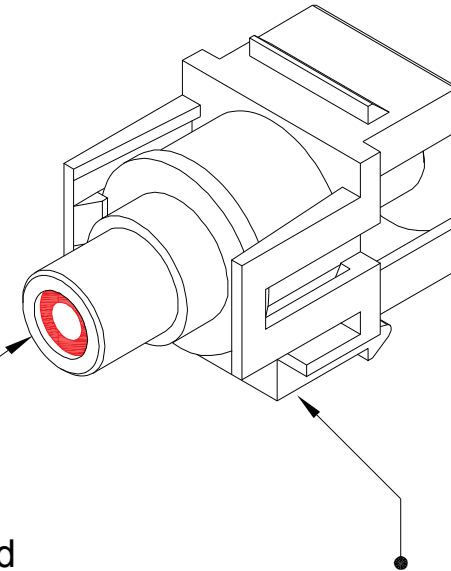

KEYSTONE INSERT

Marking : RD

Brass & Nickel Plated

Fireproof ABS UL-94V0

DRAW NO:		ITEM NO:	86305
	APPR	CUSTOMER:	
UNIT: m/m	DESIGN	DATE:	
SCALE:	Ref. NO:	TOLERANCE:	· ± 1 · X ± 0.2 · XX ± 0.15