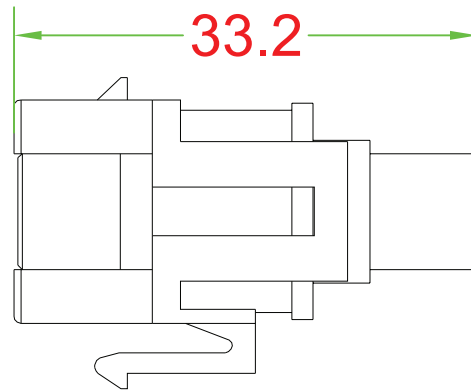

KEYSTONE INSERT

Marking : RD

Brass & Nickel Plated

Fireproof ABS UL-94V0

DRAW NO:		ITEM NO:	86305
	APPR	CUSTOMER:	
UNIT: m/m	DESIGN	DATE:	
SCALE:	Ref. NO:	TOLERANCE:	· ± 1 · X ± 0.2 · XX ± 0.15