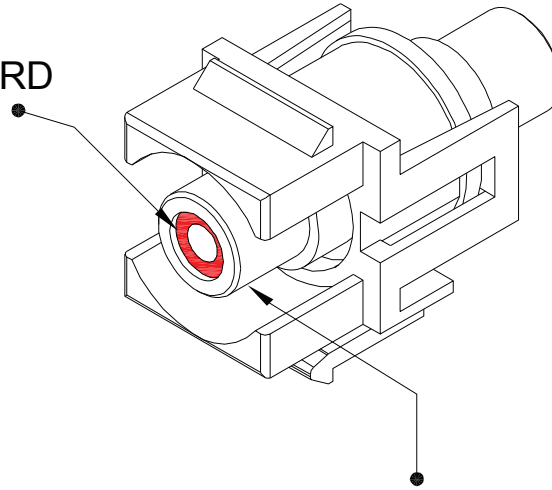

KEYSTONE INSERT

Marking : RD

Brass & Nickel Plated

Fireproof ABS UL-94V0

DRAW NO:		ITEM NO:	86305
	APPR	CUSTOMER:	
UNIT: m/m	DESIGN	DATE:	
SCALE:	Ref. NO:	TOLERANCE:	· ± 1 · X ± 0.2 · XX ± 0.15