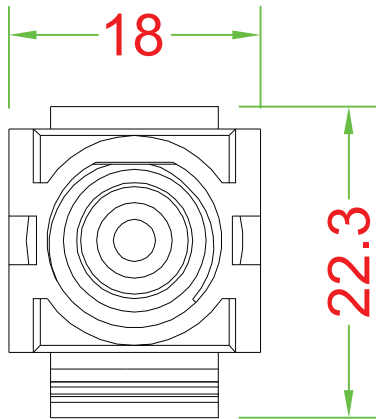

KEYSTONE INSERT

Marking : RD

Brass & Nickel Plated

Fireproof ABS UL-94V0

DRAW NO:		ITEM NO:	86305
	APPR	CUSTOMER:	
UNIT: m/m	DESIGN	DATE:	
SCALE:	Ref. NO:	TOLERANCE:	· ± 1 · X ± 0.2 · XX ± 0.15