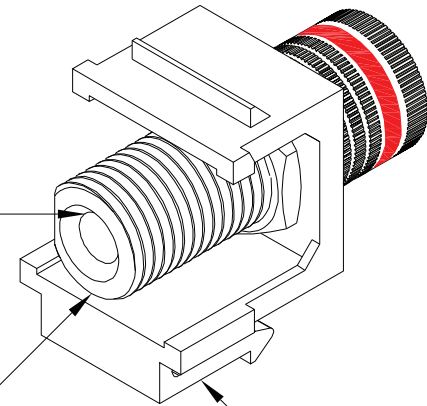

KEYSTONE INSERT

Marking : RD

ID : 4φ

ID : 4φ

Brass & Gold Flash

Fireproof ABS UL-94V0

DRAW NO:		ITEM NO: 86304	
	APPR	CUSTOMER:	
UNIT: m/m	DESIGN	DATE:	
SCALE:	Ref. NO:	TOLERANCE: · ± 1 · X ± 0.2 · XX ± 0.15	