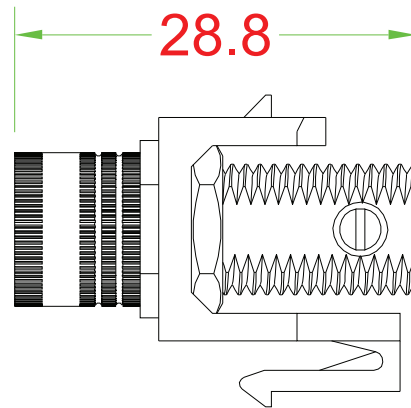

KEYSTONE INSERT

Marking : RD

ID : 4φ

ID : 4φ

Brass & Gold Flash

Fireproof ABS UL-94V0

DRAW NO:		ITEM NO: 86304	
	APPR	CUSTOMER:	
UNIT: m/m	DESIGN	DATE:	
SCALE:	Ref. NO:	TOLERANCE: · ± 1 · X ± 0.2 · XX ± 0.15	