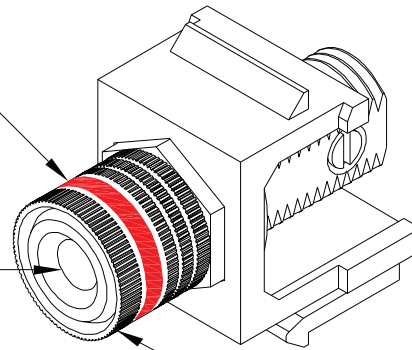

KEYSTONE INSERT

Marking : RD

ID : 4φ

ID : 4φ

Brass & Gold Flash

Fireproof ABS UL-94V0

DRAW NO:		ITEM NO: 86304	
	APPR	CUSTOMER:	
UNIT: m/m	DESIGN	DATE:	
SCALE:	Ref. NO:	TOLERANCE: · ± 1 · X ± 0.2 · XX ± 0.15	