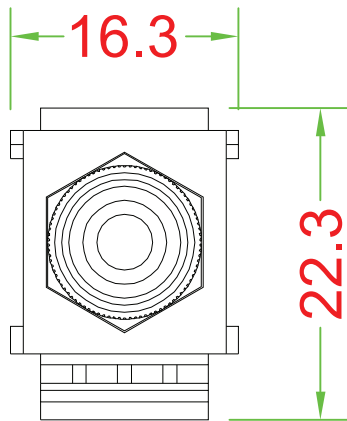

KEYSTONE INSERT

Marking : RD

ID : 4φ

ID : 4φ

Brass & Gold Flash

Fireproof ABS UL-94V0

DRAW NO:		ITEM NO: 86304	
	APPR	CUSTOMER:	
UNIT: m/m	DESIGN	DATE:	
SCALE:	Ref. NO:	TOLERANCE: · ± 1 · X ± 0.2 · XX ± 0.15	