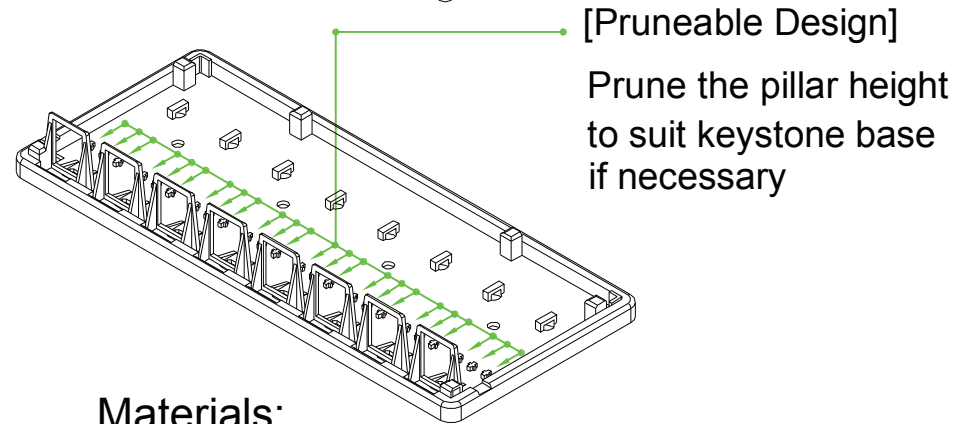

MOUNT BOX

Materials:

Body : Fireproof ABS UL-94V0

Operation Temperature : -40 °C ~ +70 °C

DRAW NO:		ITEM NO:	
APPR		86209	
UNIT: m/m		CUSTOMER:	
DESIGN		DATE:	
SCALE: Ref. NO:		TOLERANCE: · ± 1 · X ± 0.2 · XX ± 0.15	