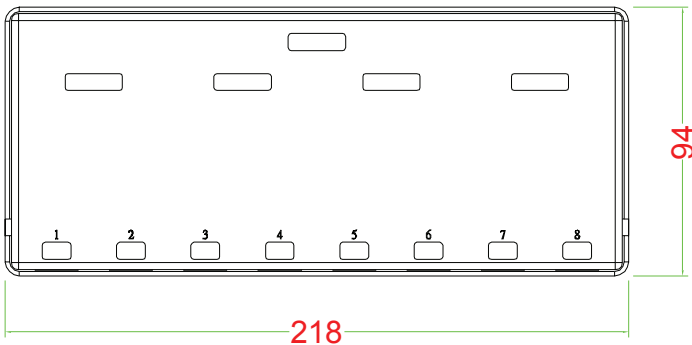

MOUNT BOX

Materials:

Body : Fireproof ABS UL-94V0

Operation Temperature : -40 °C ~ +70 °C

DRAW NO:		ITEM NO:	
APPR		86209	
UNIT: m/m		CUSTOMER:	
DESIGN		DATE:	
SCALE: Ref. NO:		TOLERANCE: · ± 1 · X ± 0.2 · XX ± 0.15	