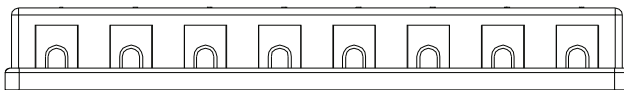

MOUNT BOX

Materials:

Body : Fireproof ABS UL-94V0

Operation Temperature : -40 °C ~ +70 °C

DRAW NO:		ITEM NO:	
APPR		86209	
UNIT: m/m		CUSTOMER:	
DESIGN		DATE:	
SCALE: Ref. NO:		TOLERANCE: · ± 1 · X ± 0.2 · XX ± 0.15	