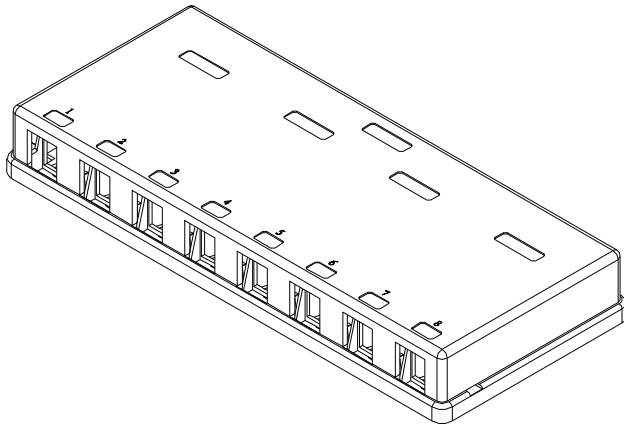

MOUNT BOX

Materials:

Body : Fireproof ABS UL-94V0

Operation Temperature : -40 °C ~ +70 °C

DRAW NO:		ITEM NO:	
APPR		86209	
UNIT: m/m		CUSTOMER:	
DESIGN		DATE:	
SCALE: Ref. NO:		TOLERANCE: · ± 1 · X ± 0.2 · XX ± 0.15	