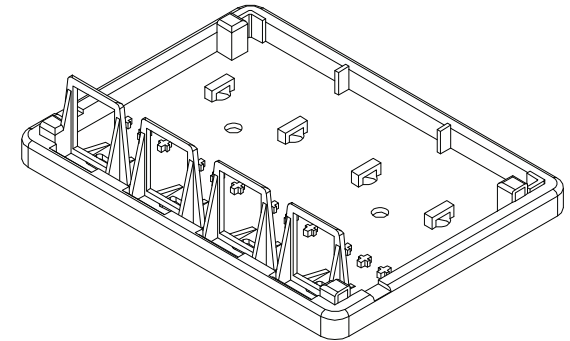

# MOUNT BOX

[Pruneable Design]  
Prune the pillar height to suit keystone base if necessary

## Materials:

Body : Fireproof ABS UL-94V0

Operation Temperature : -40 °C ~ +70 °C

DRAW NO:		ITEM NO:	<b>86208</b>
	APPR	CUSTOMER:	
UNIT: m/m	DESIGN	DATE:	
SCALE:	Ref. NO:	TOLERANCE:	· ± 1 · X ± 0.2 · XX ± 0.15