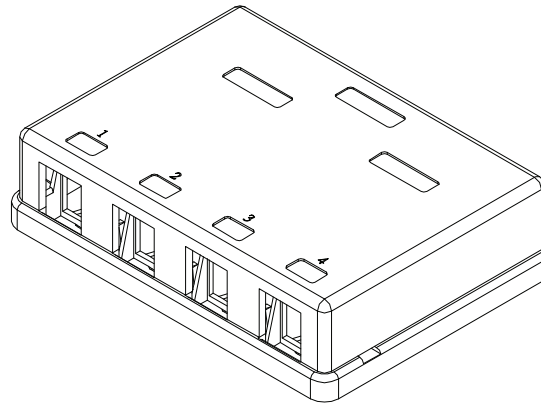

# MOUNT BOX

[Pruneable Design]  
Prune the pillar height to suit keystone base if necessary

## Materials:

Body : Fireproof ABS UL-94V0

Operation Temperature : -40 °C ~ +70 °C

DRAW NO:		ITEM NO:	<b>86208</b>
	APPR	CUSTOMER:	
UNIT: m/m	DESIGN	DATE:	
SCALE:	Ref. NO:	TOLERANCE:	· ± 1 · X ± 0.2 · XX ± 0.15