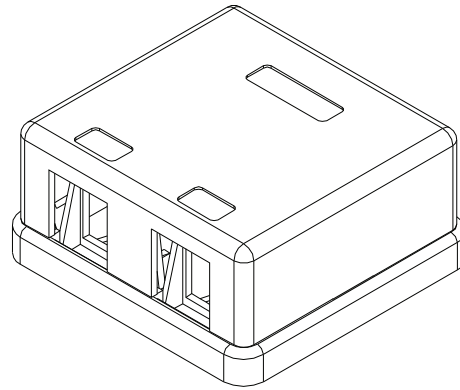

MOUNT BOX

[Pruneable Design]
Prune the pillar height to suit keystone base if necessary

Materials:

Body : Fireproof ABS UL-94V0

Operation Temperature : -40 °C ~ +70 °C

DRAW NO:		ITEM NO:	86207
 APPR		CUSTOMER:	
UNIT: m/m	DESIGN	DATE:	
SCALE:	Ref. NO:	TOLERANCE:	· ± 1 · X ± 0.2 · XX ± 0.15