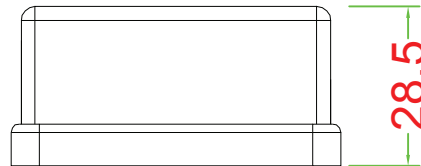

MOUNT BOX

[Pruneable Design]
Prune the pillar height to suit keystone base if necessary

Materials:

Body : Fireproof ABS UL-94V0

Operation Temperature : -40 °C ~ +70 °C

DRAW NO:		ITEM NO:	86207
 APPR		CUSTOMER:	
UNIT: m/m	DESIGN	DATE:	
SCALE:	Ref. NO:	TOLERANCE:	· ± 1 · X ± 0.2 · XX ± 0.15