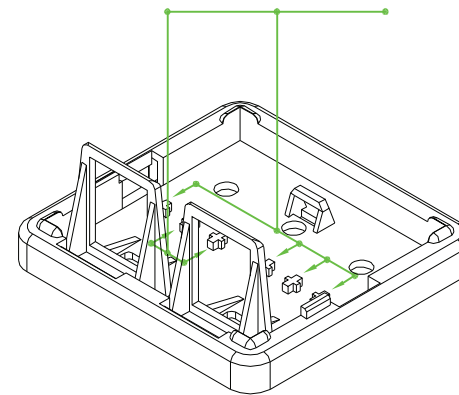

MOUNT BOX

[Pruneable Design]
Prune the pillar height to suit keystone base if necessary

Materials:

Body : Fireproof ABS UL-94V0

Operation Temperature : -40 °C ~ +70 °C

DRAW NO:		ITEM NO:	86207
 APPR		CUSTOMER:	
UNIT: m/m	DESIGN	DATE:	
SCALE:	Ref. NO:	TOLERANCE:	· ± 1 · X ± 0.2 · XX ± 0.15