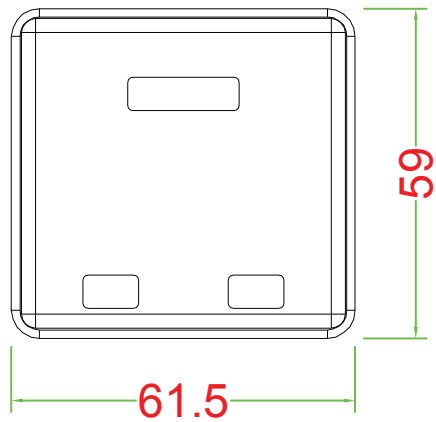

MOUNT BOX

[Pruneable Design]
Prune the pillar height to suit keystone base if necessary

Materials:

Body : Fireproof ABS UL-94V0

Operation Temperature : -40 °C ~ +70 °C

DRAW NO:		ITEM NO:	86207
 APPR		CUSTOMER:	
UNIT: m/m	DESIGN	DATE:	
SCALE:	Ref. NO:	TOLERANCE:	· ± 1 · X ± 0.2 · XX ± 0.15