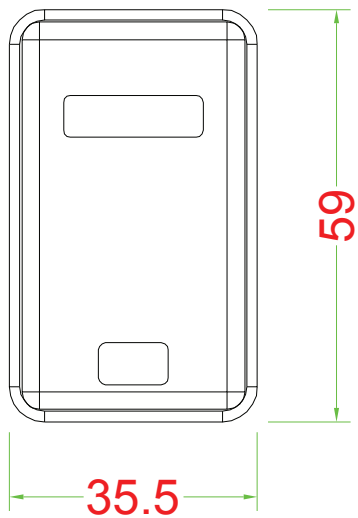

MOUNT BOX

[Pruneable Design]
Prune the pillar height to suit keystone base if necessary

Materials:

Body : Fireproof ABS UL-94V0

Operation Temperature : -40 °C ~ +70 °C

DRAW NO:		ITEM NO:	86226
 APPR		CUSTOMER:	
UNIT: m/m	DESIGN	DATE:	
SCALE:	Ref. NO:	TOLERANCE:	· ± 1 · X ± 0.2 · XX ± 0.15