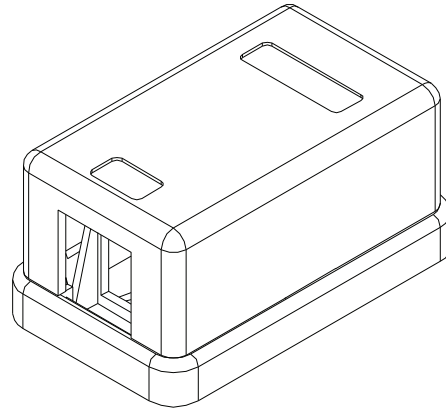

MOUNT BOX

[Pruneable Design]
Prune the pillar height to suit keystone base if necessary

Materials:

Body : Fireproof ABS UL-94V0

Operation Temperature : -40 °C ~ +70 °C

DRAW NO:		ITEM NO:	86226
 APPR		CUSTOMER:	
UNIT: m/m	DESIGN	DATE:	
SCALE:	Ref. NO:	TOLERANCE:	· ± 1 · X ± 0.2 · XX ± 0.15