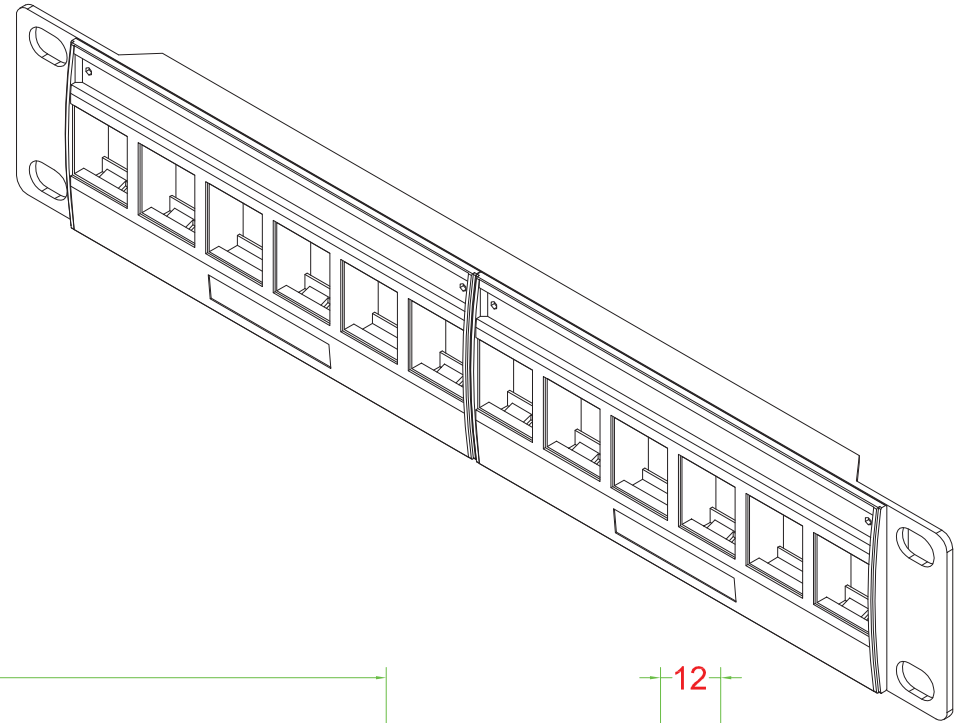

PATCH PANEL

Materials:

Front Plate : Fireproof ABS UL-94V0

Panel : Metal (SPCC)

Operation Temperature : -40 °C ~ +70 °C

DRAW NO:		ITEM NO:	43259
	APPR	CUSTOMER:	
UNIT: m/m	DESIGN	DATE:	
SCALE:	Ref. NO:	TOLERANCE:	· ± 1 · X ± 0.2 · XX ± 0.15