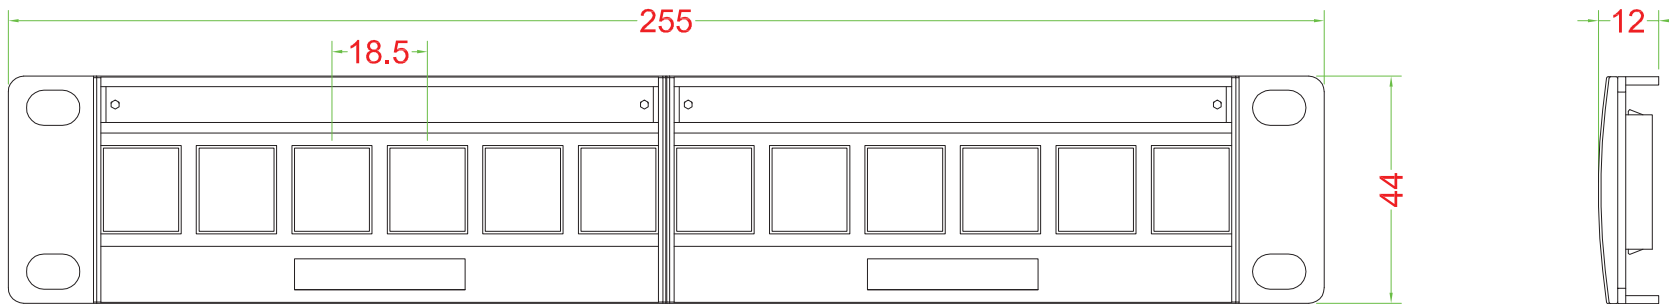

PATCH PANEL

Materials:

Front Plate : Fireproof ABS UL-94V0

Panel : Metal (SPCC)

Operation Temperature : -40 °C ~ +70 °C

DRAW NO:		ITEM NO:	43259
	APPR	CUSTOMER:	
UNIT: m/m	DESIGN	DATE:	
SCALE:	Ref. NO:	TOLERANCE:	· ± 1 · X ± 0.2 · XX ± 0.15