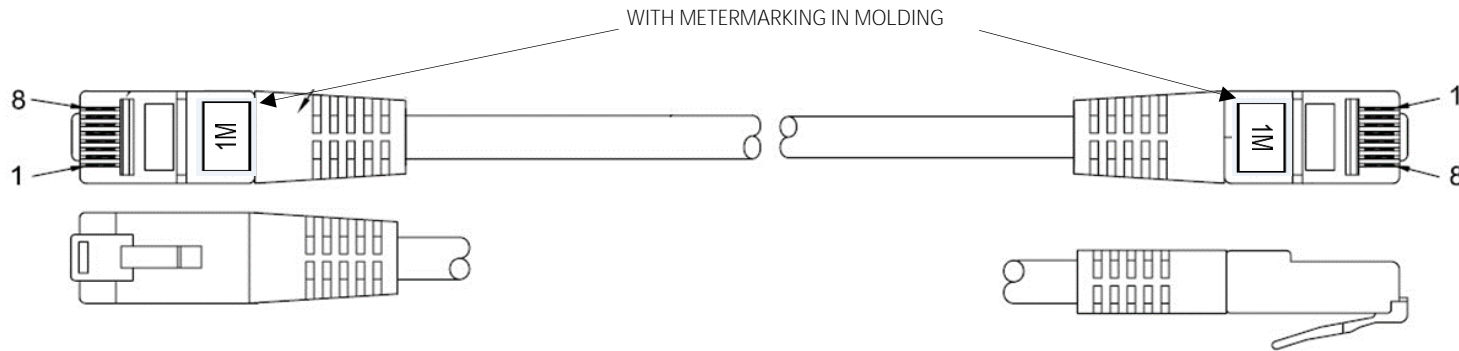

	REVISED	DR	APP

Note: (Colour Codes)

- Blue RAL 5005
- Yellow RAL 1003
- Red RAL 3020
- Green RAL 6024
- White RAL 9003
- Black RAL 9005
- Grey RAL 7044 (standard)

Cable must pass Fluke test

1	IMPRINT	S/FTP CAT 6A 500 MHz Patch-Cable ---4x2xAWG 26
2	CONNECTORS	RJ45 CAT6A 3U" Gold Plated, molded with METERMARKING
3	CABLE	Overall Shielding Alu Foil 0,025 Single - Braiding 80x0,12mm Aluminium - AWG26/7 CU = 7x0,16 - each pair with Alufoil shielded. OD = 6,5mm - LSZH - all colours RAL code
NO	PART NAME	

shiverpeaks®

DESCRIPTION		S/FTP CAT 6A 500MHz Patch-Cable 4x2xAWG 26					
SIZE	A4	DATE		CHECKED		TOL	BS75711-A
UNIT	MM	DRAWN		APPROVED			
CUSTOM TARIF NO.: 854442909000							