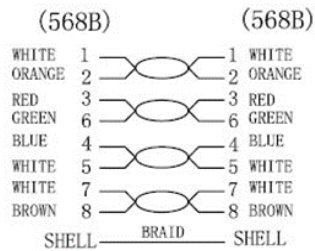

	REVISED	DR	APP

Note: (Colour Codes)

- Blue RAL 5005
- Yellow RAL 1003
- Red RAL 3020
- Green RAL 6024
- White RAL 9003
- Black RAL 9005
- Grey RAL 7044 (standard)

Cable must pass Fluke test

1	IMPRINT	S/FTP CAT 6A 500 MHz Patch-Cable ---4x2xAWG 26
2	CONNECTORS	RJ45 CAT6A 3U" Gold Plated, molded with METERMARKING
3	CABLE	Overall Shielding Alu Foil 0,025 Single - Braiding 80x0,12mm Aluminium - AWG26/7 CU = 7x0,16 - each pair with Alufoil shielded. OD = 6,5mm - LSZH - all colours RAL code
NO	PART NAME	

shiverpeaks®

DESCRIPTION		S/FTP CAT 6A 500MHz Patch-Cable 4x2xAWG 26					
SIZE	A4	DATE		CHECKED		TOL	BS75711-A
UNIT	MM	DRAWN		APPROVED			
CUSTOM TARIF NO.: 854442909000							