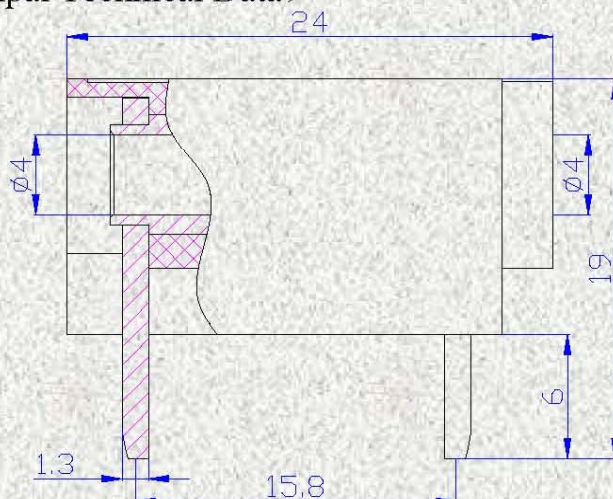

## Product Specification

■产品名称 (Name): 4mm 卧式插座 (4mm Angled Socket)

■产品型号 (Model): 24.243. \*

■基本参数 (Principal Technical Data)

■典型特性 (Typical Characteristic)

主体材质 Body material	铜 Brass	绝缘体材质 Insulation material	PA
表面镀层 Surface coating	镀银 Silver plated	接触电阻 Contact resistance	$\leq 0.005 \Omega$
绝缘电阻 Insulating resistance	$\geq 500M \Omega$	额定电压/电流 Rated voltage/current	30Vac-60Vdc/Max.24A