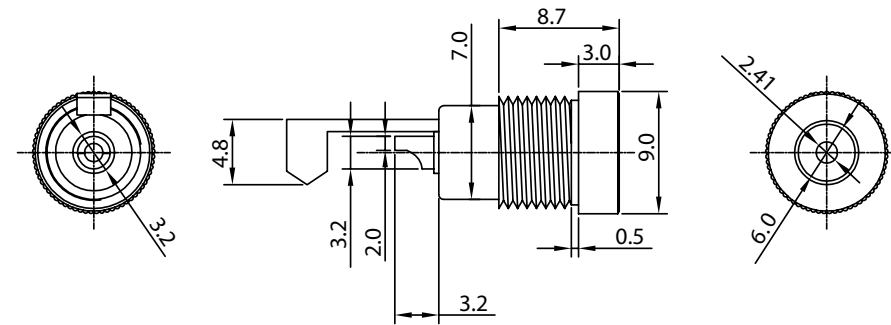

# DCK25

date/contact: 104003/KEM  
 finishing: SNI  
 last update: 190421/OWE  
 drawing: 90037  
 unit: mm  
 page: 1/1

**EVE GmbH**  
 Hollefeldstr. 16  
 D-48282 Emsdetten  
 Tel.: +49(0)2572/9351-0  
 Fax: +49(0)2572/9351-24  
 info@eve.de • www.eve.de

Voltage: 13.5 Vdc  
 Current: 2 A  
 Material: Copper  
 Insulation: ABS  
 Cover: PE black

0.X	±0.05
X.X	±0.1
XX.X	±0.5