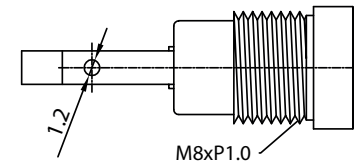

Voltage: 13.5 Vdc  
 Current: 2 A  
 Material: Copper  
 Insulation: ABS  
 Cover: PE black

0.X	±0.05
X.X	±0.1
XX.X	±0.5