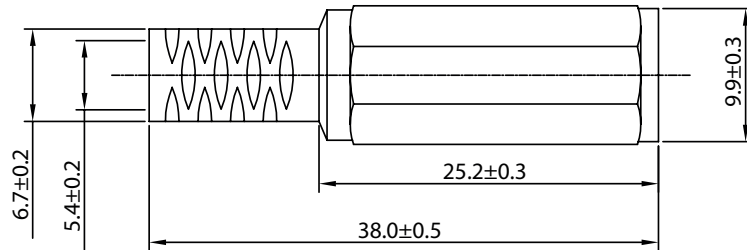

# DCK25

date/contact: 104003/KEM  
 finishing: SNI  
 last update: 190421/OWE  
 drawing: 90037  
 unit: mm  
 page: 1/1

**EVE GmbH**  
 Hollefeldstr. 16  
 D-48282 Emsdetten  
 Tel.: +49(0)2572/9351-0  
 Fax: +49(0)2572/9351-24  
 info@eve.de • www.eve.de

Voltage: 13.5 Vdc  
 Current: 2 A  
 Material: Copper  
 Insulation: ABS  
 Cover: PE black

0.X	±0.05
X.X	±0.1
XX.X	±0.5