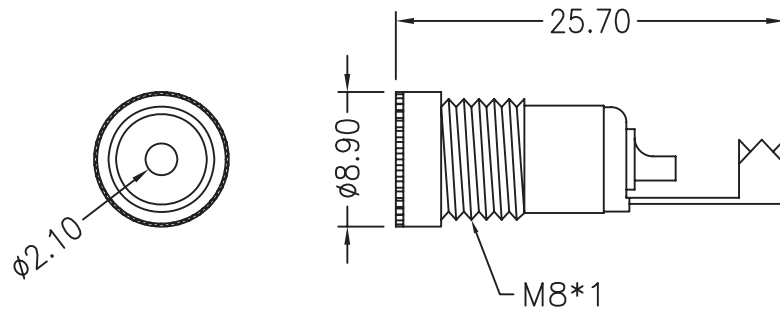

DCK21

Ø2.1mm DC Male Plug

date/contact: 100403/KEM
last update: 070207/KEM
drawing: 93769
scale: -
unit: mm
tolerance: -
page: 1/1

EVE GmbH
Hollefeldstr. 16
48282 Emsdetten
Tel.: +49 (0) 25 72 / 93 51 - 0
Fax: +49 (0) 25 72 / 93 51 - 24
www.eve.de • info@eve.de

$\triangle 1$ * MAX DIMENSION OF CABLE DIAMETER IS 4.0mm

TOLERANCES
.x ± 0.2
.xx ± 0.12

1. METAL: BRONZE, NICKEL PLATED
2. INSULATION: ABS
3. COVER: PE , BLACK COLOR
4. CURRENT RATING: 5A