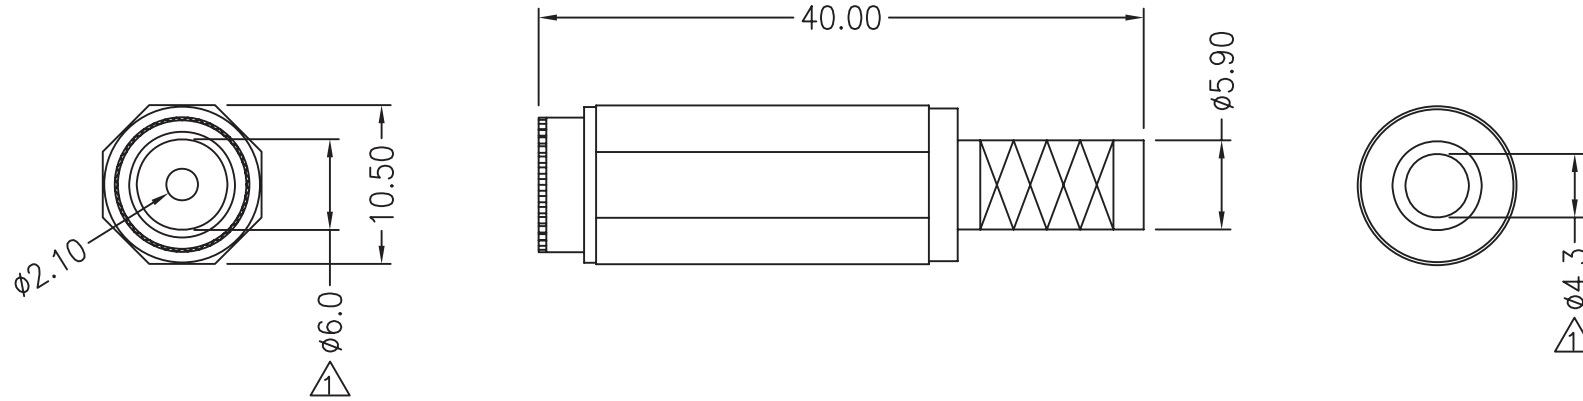

DCK21

Ø2.1mm DC Male Plug

date/contact: 100403/KEM
last update: 070207/KEM
drawing: 93769
scale: -
unit: mm
tolerance: -
page: 1/1

EVE GmbH
Hollefeldstr. 16
48282 Emsdetten
Tel.: +49 (0) 25 72 / 93 51 - 0
Fax: +49 (0) 25 72 / 93 51 - 24
www.eve.de • info@eve.de

$\triangle 1$ * MAX DIMENSION OF CABLE DIAMETER IS 4.0mm

TOLERANCES
.x ± 0.2
.xx ± 0.12

1. METAL: BRONZE, NICKEL PLATED
2. INSULATION: ABS
3. COVER: PE , BLACK COLOR
4. CURRENT RATING: 5A