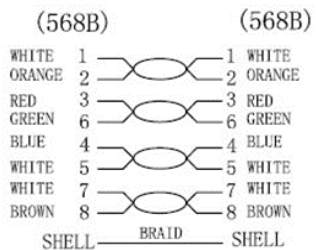

	REVISED	DR	APP

Note: (Colour Codes)

- Blue RAL 5005
- Yellow RAL 1003
- Red RAL 3020
- Green RAL 6024
- White RAL 9003
- Black RAL 9005
- Grey RAL 7044 (standard)

Cable must pass Fluke test

Connectors:
RJ45 CAT6 Shielded SINGLE LAYER

1	IMPRINT	S/FTP CAT 6 250 MHz Patch-Cable ---4x2xAWG 27/7-LSZH
2	CONNECTORS	RJ45 CAT6 3U" Gold Plated, molded with METERMARKING
3	CABLE	Braiding 80x0,12mm - Aluminium - AWG27/7 CU = 7x0,14 - each pair with Alufoil shielded - all colours RAL CODE - LSZH Halogenfree OD = 6,0mm
NO	PART NAME	