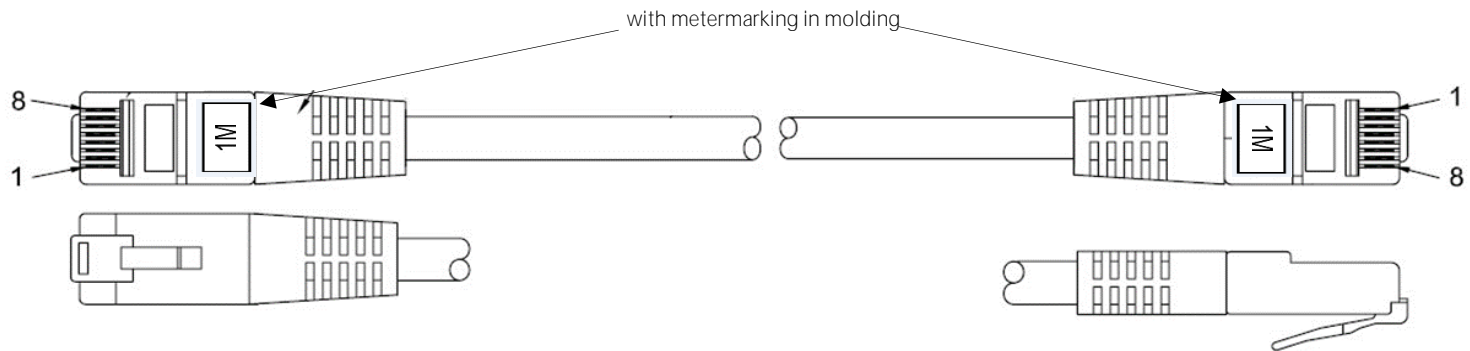

	REVISED	DR	APP

Note: (Colour Codes)

- Blue RAL 5005
- Yellow RAL 1003
- Red RAL 3020
- Green RAL 6024
- White RAL 9003
- Black RAL 9005
- Grey RAL 7044 (standard)

Cable must pass Fluke test

Connectors:
RJ45 CAT6 Shielded SINGLE LAYER

1	IMPRINT	S/FTP CAT 6 250 MHz Patch-Cable ---4x2xAWG 27/7-LSZH
2	CONNECTORS	RJ45 CAT6 3U" Gold Plated, molded with METERMARKING
3	CABLE	Braiding 80x0,12mm - Aluminium - AWG27/7 CU = 7x0,14 - each pair with Alufoil shielded - all colours RAL CODE - LSZH Halogenfree OD = 6,0mm
NO	PART NAME	

S-Conn Handels GmbH Tel. 09162/ 98 93 8-0
Am Mühlberg 8 Fax 09162/ 98 93 8-20
91477 Markt Bibart info@s-conn.de

www.s-conn.de

DESCRIPTION		S/FTP CAT 6 250MHz Patch-Cable 4x2xAWG 27/7 LSZH					
SIZE	A4	DATE		CHECKED		TOL	75711-H
UNIT	MM	DRAWN		APPROVED			
CUSTOM TARIF NO.: 854442909000							