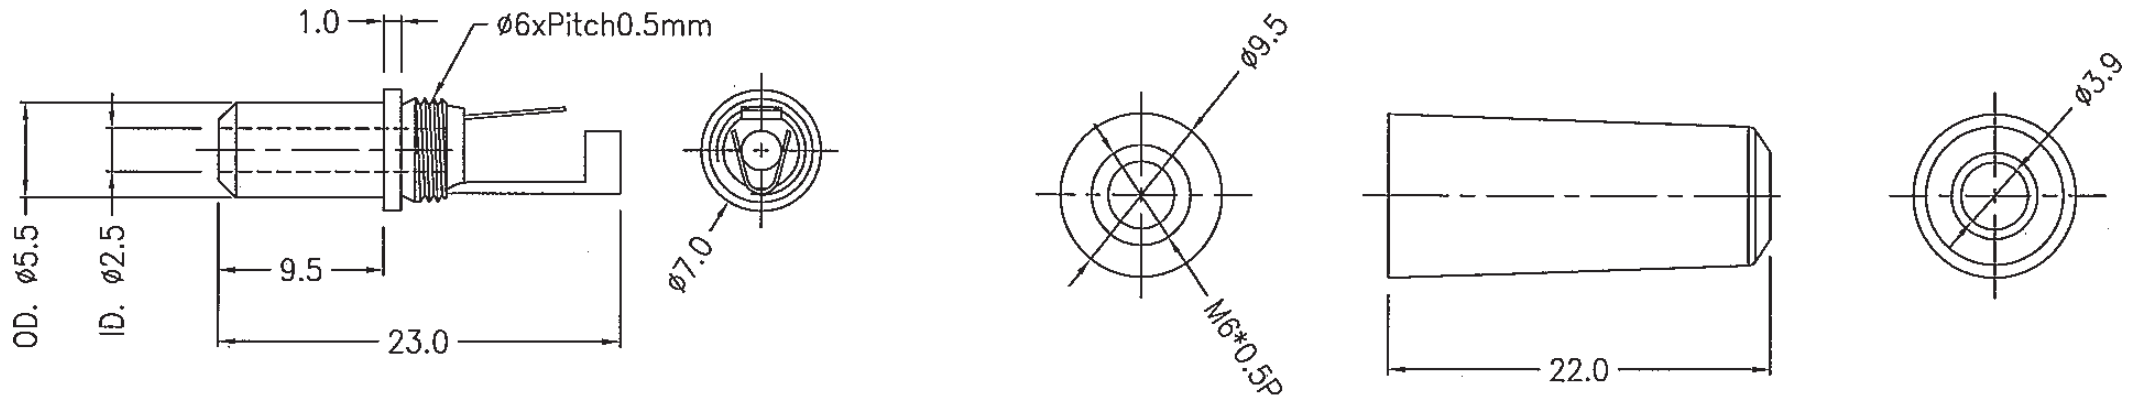

# DC02

DC-Stecker 2,5x5,5mm  
DC-Plug 2.5x5.5mm

date/contact: 181105/KEM  
finishing: NBR  
last update: 300911/MAP  
drawing: 93769  
scale / unit: - / mm  
tolerance: -  
page: 1/1

EVE GmbH  
Hollefeldstr. 16  
48282 Emsdetten  
Tel.: +49 (0) 25 72 / 93 51 - 0  
Fax: +49 (0) 25 72 / 93 51 - 24  
www.eve.de • info@eve.de

ASSEMBLY

MATERIAL: DC METAL CONTACT – BRASS NICKEL-PLATED.  
PLASTIC HANDLE – ABS, BLACK.

TOLERANCES ARE  
FRACTIONS DECIMALS ANGLES

.x  $\pm 0.2$  [0.008]  
.xx  $\pm 0.12$  [0.005]