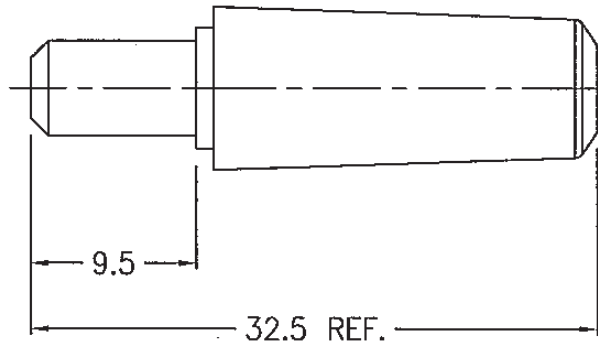

# DC02

DC-Stecker 2,5x5,5mm  
DC-Plug 2.5x5.5mm

date/contact: 181105/KEM  
finishing: NBR  
last update: 300911/MAP  
drawing: 93769  
scale / unit: - / mm  
tolerance: -  
page: 1/1

EVE GmbH  
Hollefeldstr. 16  
48282 Emsdetten  
Tel.: +49 (0) 25 72 / 93 51 - 0  
Fax: +49 (0) 25 72 / 93 51 - 24  
www.eve.de • info@eve.de

ASSEMBLY

MATERIAL: DC METAL CONTACT – BRASS NICKEL-PLATED.  
PLASTIC HANDLE – ABS, BLACK.

TOLERANCES ARE  
FRACTIONS DECIMALS ANGLES

.x  $\pm 0.2$  [0.008]  
.xx  $\pm 0.12$  [0.005]