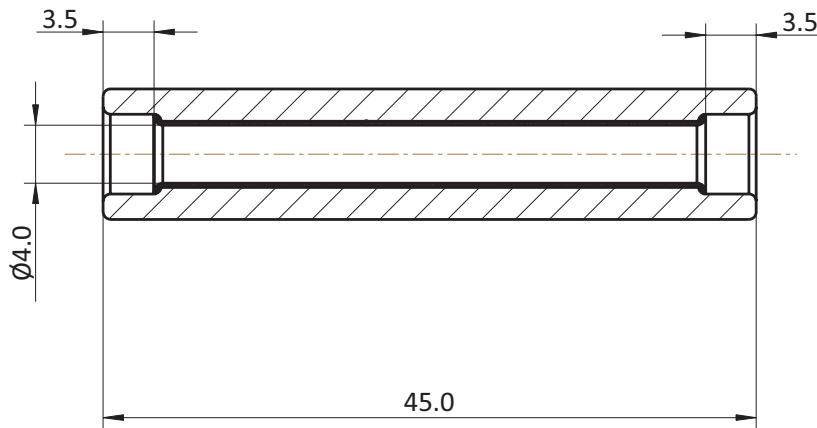

SPECIFICATION

Current Rate: 16 AMP
Voltage Rate: 60 V DC Max.
Contact Resistance: 5 mΩ Max.
Operation Temperature: -25 °C to +85 °C

MATERIAL

Housing: ABS
Contact: CuZn37-F37

FINISH

Contact: Blank

HANDLING

Packing: Bulk

RoHS
COMPLIANT

Order Information

Series

BAK4

Housing Colour

#

Version

2

Banana Coupling 4 mm

- SW : Black RAL 9005 *
- RT : Red RAL 3003 *
- BL : Blue RAL 5017 *
- GE : Yellow RAL 1021
- GN : Green RAL 6029
- WS : White RAL 9010
- GR : Grey RAL 7040
- BR : Brown RAL 8024
- OR : Orange RAL 2011

2 : sockets on both sides

* = Standard