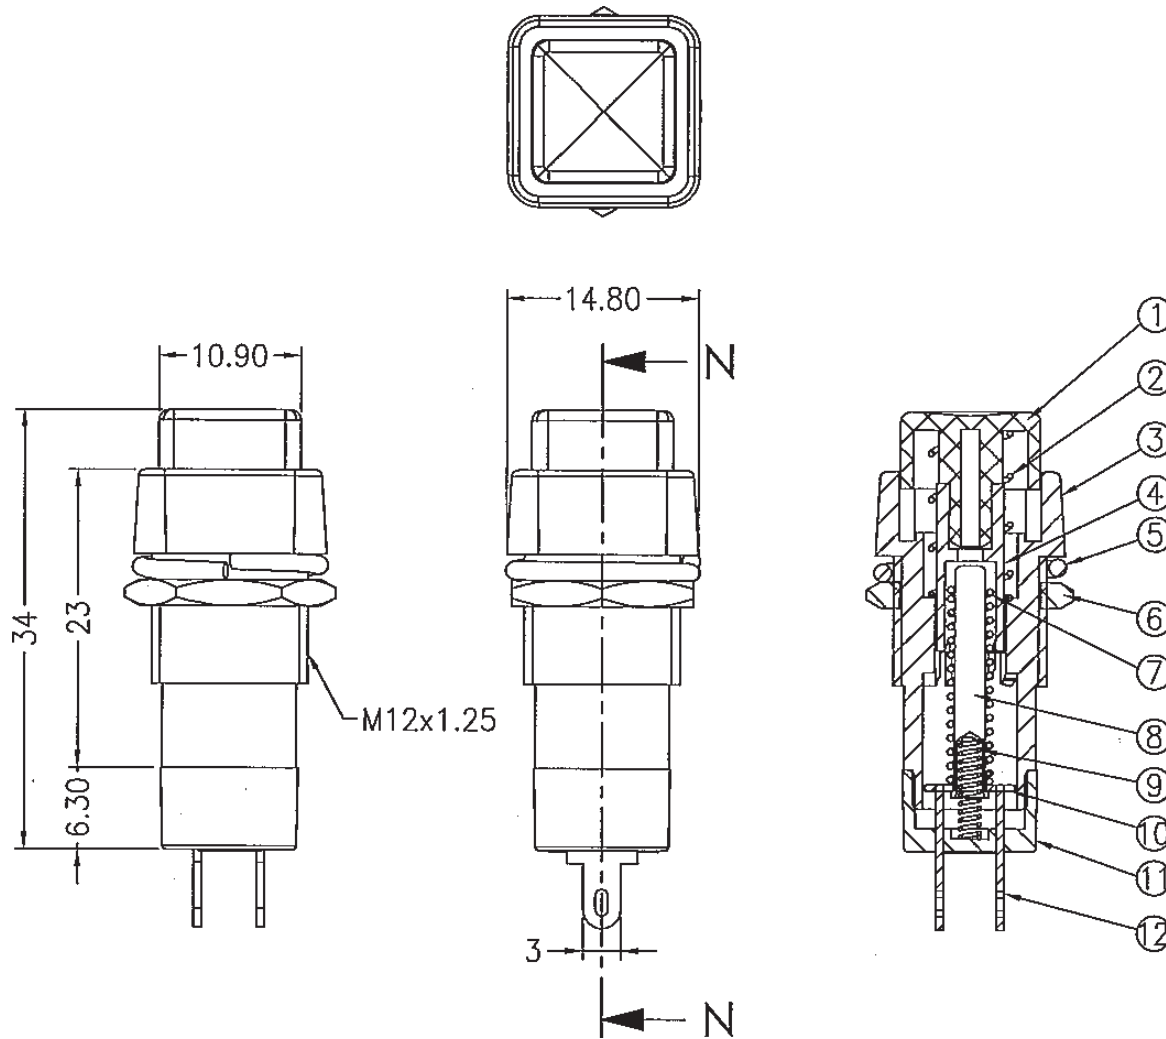

DT310x

Push-Button 3 A 125 Vac

date/contact: 290911/MAP
 finishing: NBR
 last update: -
 drawing: 93769
 scale / unit: - / mm
 tolerance: -
 page: 1/1

EVE GmbH
 Hollefeldstr. 16
 48282 Emsdetten
 Tel.: +49 (0) 25 72 / 93 51 - 0
 Fax: +49 (0) 25 72 / 93 51 - 24
 www.eve.de • info@eve.de

TOLERANCES ARE
 FRACTIONS DECIMALS ANGLES
 0,5-6 ±0.05
 >6-30 ±0.1
 >30-120 ±0.15

12	TERMINAL	BRAS, SILVER PLATED	2
11	BASE	BAKELITE	1
10	CONTACT	BRAS, SILVER PLATED	1
9	SPRING	STEEL WIRE	1
8	COLUMN	BRASS	1
7	SPRING	STEEL WIRE	1
6	HEX NUT	BRASS, NICKEL PLATED	1
5	SPRING WASHER	STEEL WIRE	1
4	PUSH SLIDE	POM	1
3	BODY	NYLON	1
2	SPRING	STEEL WIRE	1
1	BUTTON	ABS	1
NO.	PART NAME	MATERIAL	Q`TY

Order Information

Series	Colour
DT310	#
Push-Button 3 A 125 Vac	RT : red GE : yellow GN : green SW : black WS : white