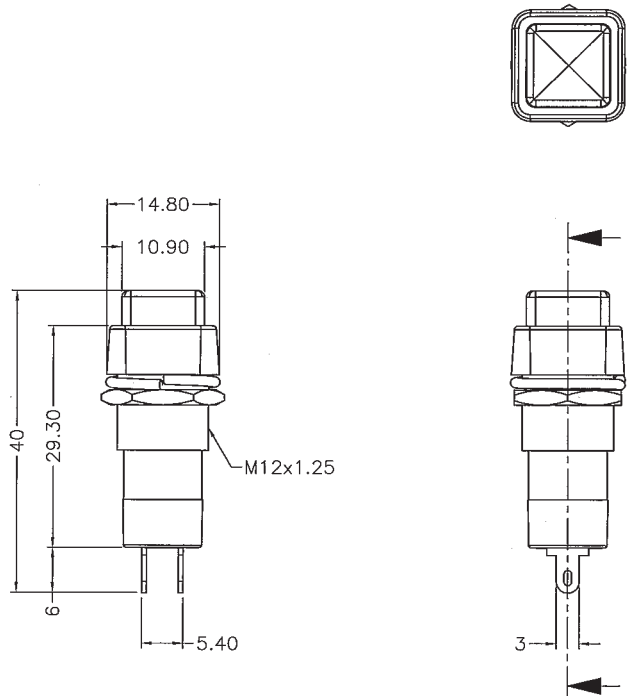

DS311x

Square Push Button Switch

date/contact: 280911/MAP
 finishing: SNI
 last update: -
 drawing: 93769
 scale / unit: - / mm
 tolerance: -
 page: 1/1

EVE GmbH
 Hollefeldstr. 16
 48282 Emsdetten
 Tel.: +49 (0) 25 72 / 93 51 - 0
 Fax: +49 (0) 25 72 / 93 51 - 24
 www.eve.de • info@eve.de

ELEKTRONIK DISTRIBUTION

NO.	PART NAME	MATERIAL	Q`TY
13	TERMINAL	BRASS, SILVER PLATED	2
12	BASE	BAKETITE	1
11	CONTACT	BRASS, SILVER PLATED	1
10	SPRING	STEEL WIRE	1
9	SPRING	STEEL WIRE	1
8	COLUMN	BRASS	1
7	PUSH TURN	POM	1
6	HEX NUT	BRASS, NICKEL PLATED	1
5	SPRING WASHER	STEEL WIRE	1
4	PUSH SLIDE	POM	1
3	BODY	NYLON	1
2	SPRING	STEEL WIRE	1
1	BUTTON	ABS, COLOR: SEE TABLE	1

Order Information

Series	Colour
DS311	#
Square Push Button Switch	SW : Black
	RT : Red
	GE : Yellow
	GN : Green
	WS : White