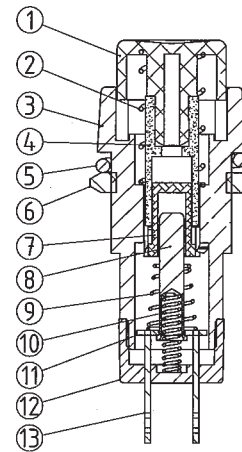

DS311x

Square Push Button Switch

date/contact: 280911/MAP
 finishing: SNI
 last update: -
 drawing: 93769
 scale / unit: - / mm
 tolerance: -
 page: 1/1

EVE GmbH
 Hollefeldstr. 16
 48282 Emsdetten
 Tel.: +49 (0) 25 72 / 93 51 - 0
 Fax: +49 (0) 25 72 / 93 51 - 24
 www.eve.de • info@eve.de

ELEKTRONIK DISTRIBUTION

NO.	PART NAME	MATERIAL	Q`TY
13	TERMINAL	BRASS, SILVER PLATED	2
12	BASE	BAKETITE	1
11	CONTACT	BRASS, SILVER PLATED	1
10	SPRING	STEEL WIRE	1
9	SPRING	STEEL WIRE	1
8	COLUMN	BRASS	1
7	PUSH TURN	POM	1
6	HEX NUT	BRASS, NICKEL PLATED	1
5	SPRING WASHER	STEEL WIRE	1
4	PUSH SLIDE	POM	1
3	BODY	NYLON	1
2	SPRING	STEEL WIRE	1
1	BUTTON	ABS, COLOR: SEE TABLE	1

Order Information

Series	Colour
DS311	#
Square Push Button Switch	SW : Black
	RT : Red
	GE : Yellow
	GN : Green
	WS : White