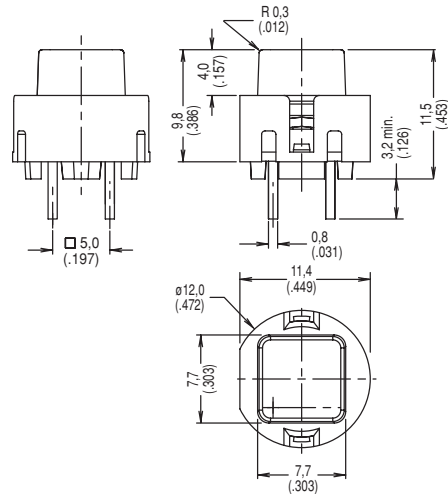

D6 SPST Momentary Key Switches

SERIES

D6C