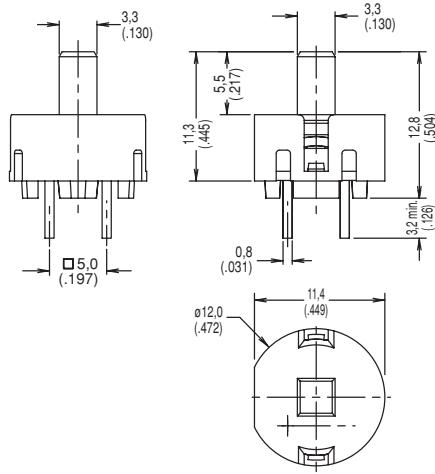

SWITCH COLORS 

OPTION CODE	SWITCH COLOR
00	WHITE
10	GRAY
30	YELLOW
40	RED
50	GREEN
60	BLUE
80	IVORY
90	BLACK

D

Key Switches

OPTION 

NONE STANDARD

HT HIGH TEMPERATURE

Dimensions shown in: mm (inch)
Dimensions subject to change