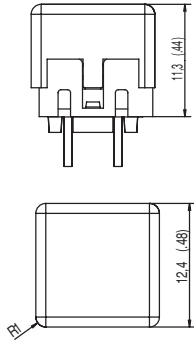

D6 SPST Momentary Key Switches

BUTTON AVAILABLE

BTND6 Buttons must be ordered separately. Shipped in bulk.

OPTION CODE	BUTTON COLOR
00	WHITE
10	GRAY
30	YELLOW
40	RED
50	GREEN
60	BLUE
80	IVORY
90	BLACK

Key Switches