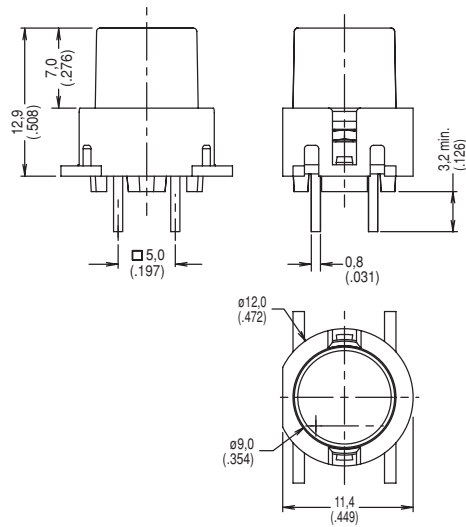

D6R

D6F Only available in black