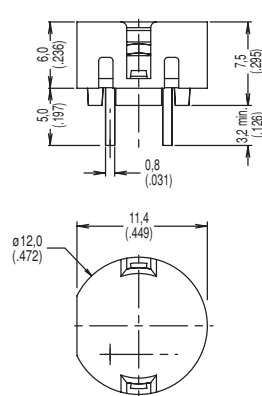

D6 SPST Momentary Key Switches

SERIES

D6C

D6R

D6F Only available in black