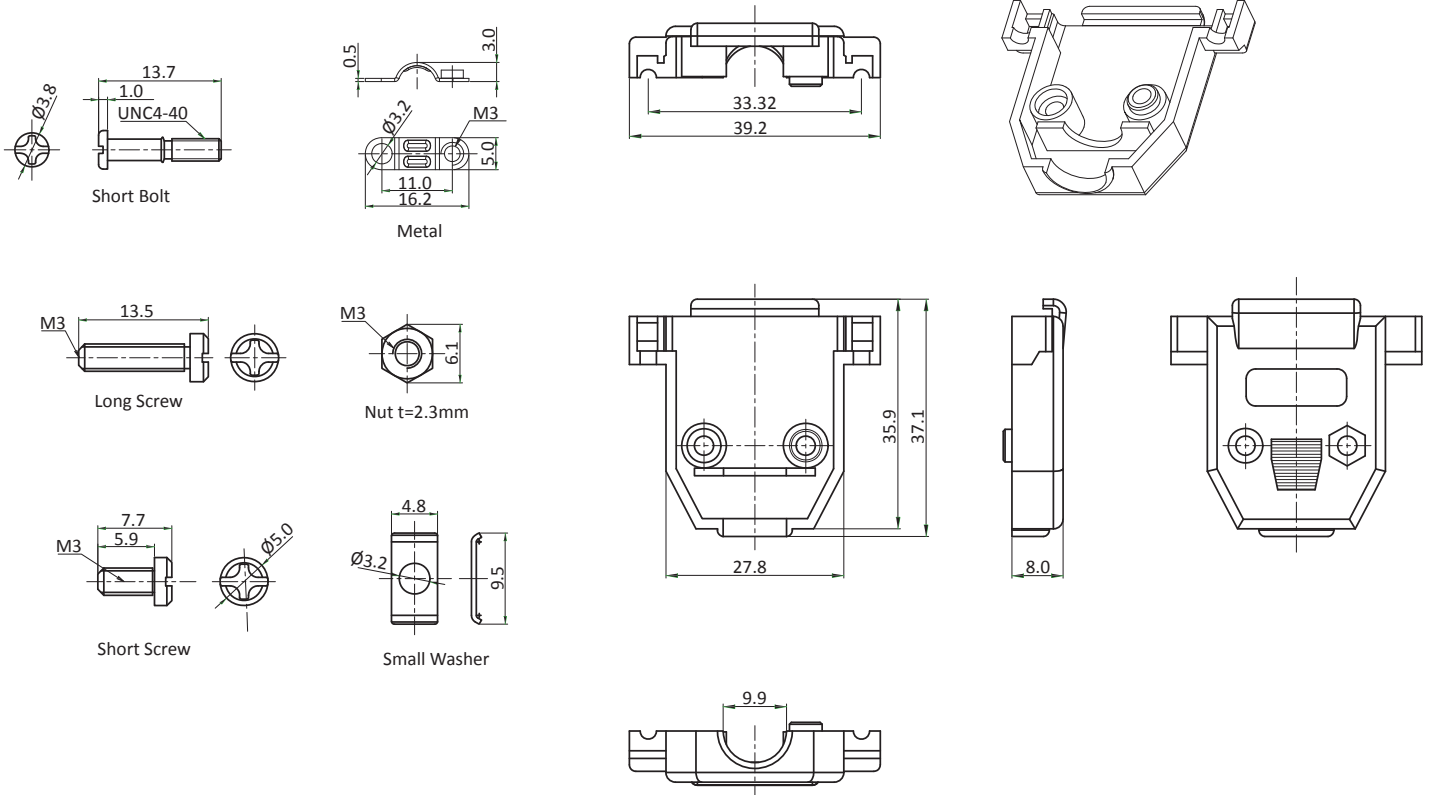

D-Sub Hauben D-Sub Housings

KUNSTSTOFFGEHÄUSE FÜR D-SUB STECKVERBINDER 15 POLIG
PLASTIC HOUSING FOR D-SUB CONNECTORS 15 PIN

Revision: 00

MATERIAL

Hood: Plastic

HANDLING

Packing: Bag

TOLERANCE

.X ±0.38

.XX ±0.25

RoHS
COMPLIANT

Order Information

Series

PH15

Housing Colour

#

Plastic Hood 15pin

empty : Grey

SW : Black