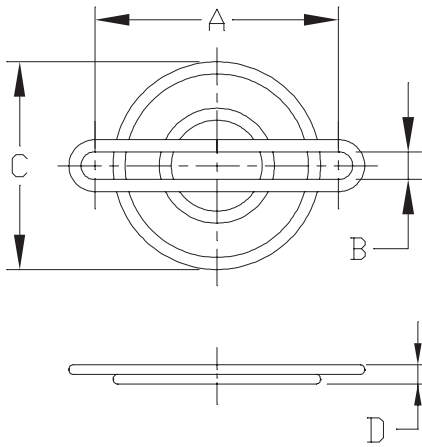

Metal Fan Guard

MODEL	A	B	C	D
K-G02C02-2PAU	28.2	3.2	24.0	2.5

MODEL	A	B	C	D
K-G03C02-4HA	24	3.2	21.8	4.8

MODEL	A	B	C	D
K-G0BD02-4HA	29	4.0	27	4.0

MODEL	A	B	C	D
K-G04D02-4HA	32	4.0	29.1	4.8

MODEL	A	B	C	D
K-G04B02-4HB	32	4.6	31.5	4.0

MODEL	A	B	C	D
K-G05B03-4HB	40	4.6	41.1	4.8