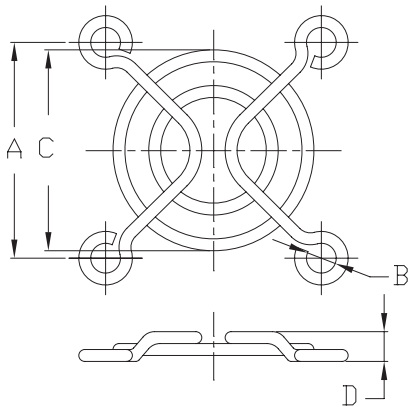

Metal Fan Guard

MODEL	A	B	C	D
K-G02C02-2PAU	28.2	3.2	24.0	2.5

MODEL	A	B	C	D
K-G03C02-4HA	24	3.2	21.8	4.8

MODEL	A	B	C	D
K-G0BD02-4HA	29	4.0	27	4.0

MODEL	A	B	C	D
K-G04D02-4HA	32	4.0	29.1	4.8

MODEL	A	B	C	D
K-G04B02-4HB	32	4.6	31.5	4.0

MODEL	A	B	C	D
K-G05B03-4HB	40	4.6	41.1	4.8