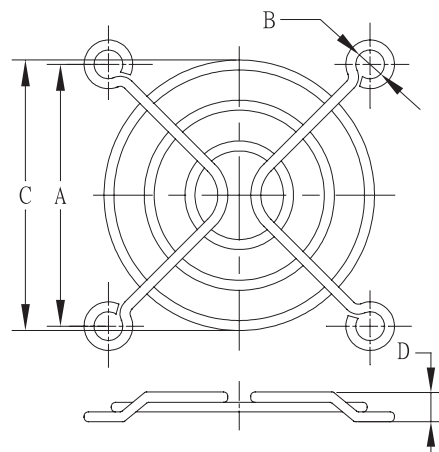

Metal Fan Guard

MODEL	A	B	C	D
K-G02C02-2PAU	28.2	3.2	24.0	2.5

MODEL	A	B	C	D
K-G03C02-4HA	24	3.2	21.8	4.8

MODEL	A	B	C	D
K-G0BD02-4HA	29	4.0	27	4.0

MODEL	A	B	C	D
K-G04D02-4HA	32	4.0	29.1	4.8

MODEL	A	B	C	D
K-G04B02-4HB	32	4.6	31.5	4.0

MODEL	A	B	C	D
K-G05B03-4HB	40	4.6	41.1	4.8