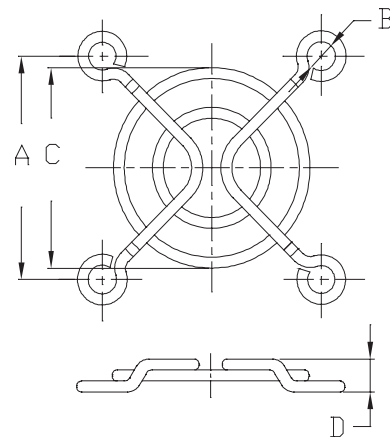

Metal Fan Guard

MODEL	A	B	C	D
K-G02C02-2PAU	28.2	3.2	24.0	2.5

MODEL	A	B	C	D
K-G03C02-4HA	24	3.2	21.8	4.8

MODEL	A	B	C	D
K-G0BD02-4HA	29	4.0	27	4.0

MODEL	A	B	C	D
K-G04D02-4HA	32	4.0	29.1	4.8

MODEL	A	B	C	D
K-G04B02-4HB	32	4.6	31.5	4.0

MODEL	A	B	C	D
K-G05B03-4HB	40	4.6	41.1	4.8