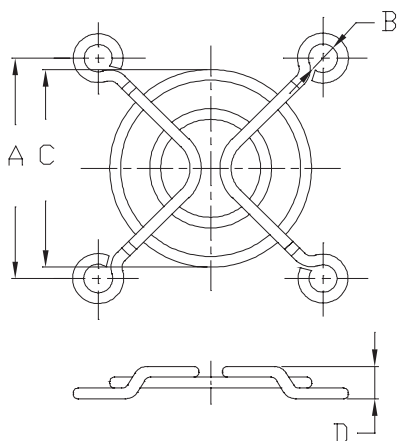

Metal Fan Guard

MODEL	A	B	C	D
K-G02C02-2PAU	28.2	3.2	24.0	2.5

MODEL	A	B	C	D
K-G03C02-4HA	24	3.2	21.8	4.8

MODEL	A	B	C	D
K-G0BD02-4HA	29	4.0	27	4.0

MODEL	A	B	C	D
K-G04D02-4HA	32	4.0	29.1	4.8

MODEL	A	B	C	D
K-G04B02-4HB	32	4.6	31.5	4.0

MODEL	A	B	C	D
K-G05B03-4HB	40	4.6	41.1	4.8