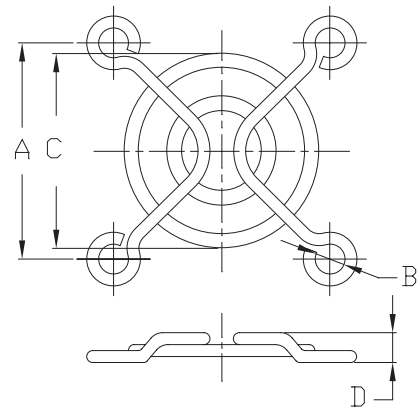

Metal Fan Guard

MODEL	A	B	C	D
K-G02C02-2PAU	28.2	3.2	24.0	2.5

MODEL	A	B	C	D
K-G03C02-4HA	24	3.2	21.8	4.8

MODEL	A	B	C	D
K-G0BD02-4HA	29	4.0	27	4.0

MODEL	A	B	C	D
K-G04D02-4HA	32	4.0	29.1	4.8

MODEL	A	B	C	D
K-G04B02-4HB	32	4.6	31.5	4.0

MODEL	A	B	C	D
K-G05B03-4HB	40	4.6	41.1	4.8